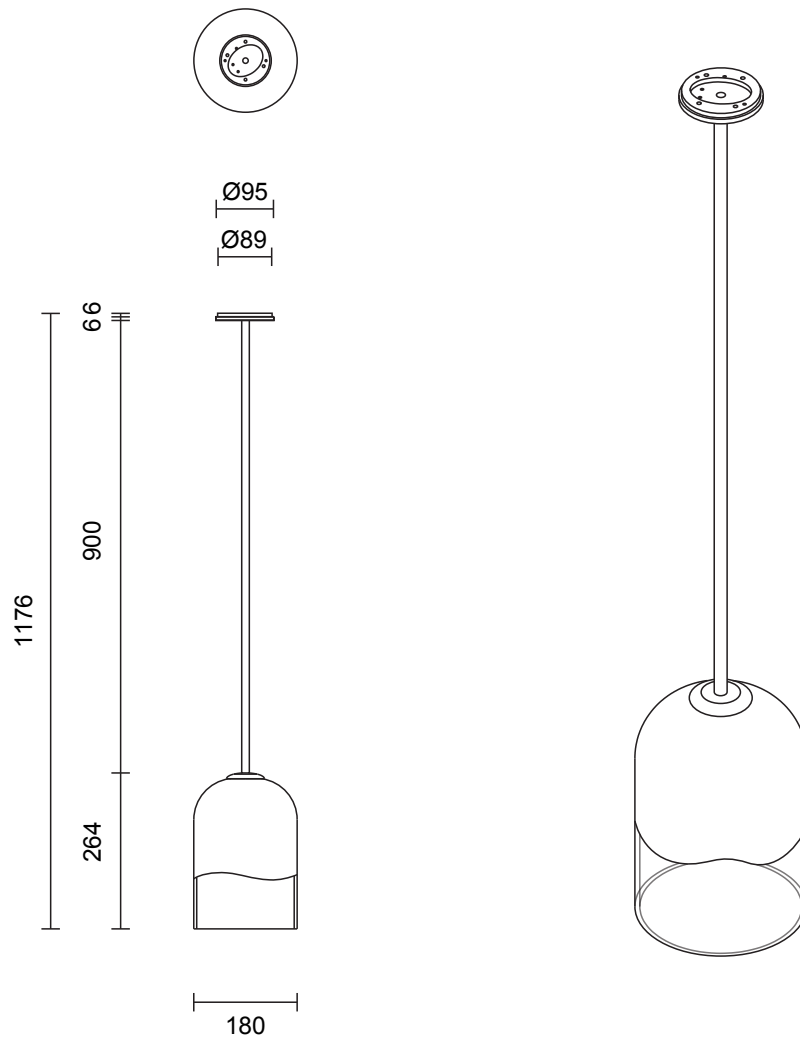

MONI COLLECTION
PENDANT

MONI COLLECTION

PENDANT

ARTICOLOSTUDIOS.COM

23V2

ABOUT MONI

Moni is defined by its fluid form created using a handcrafted artisanal technique refined over generations.

LEAD TIME

6 - 8 weeks

LIGHT SOURCE

240V E14 Fancy Round 4W LED
2700k warm white
400 lumens
Dimmable
Lamp included

ROD LENGTH

Rod lengths range between
400mm - 1600mm, in increments
of 100mm.

WEIGHT

4kg

CERTIFICATION

CE/AU

WARRANTY

3 years

FITTING FINISHES

Brass
Mid Bronze
Satin Nickel
Black Electroplate
White Powder Coat
Black Powder Coat

SHADE COLOURS

Clear and White