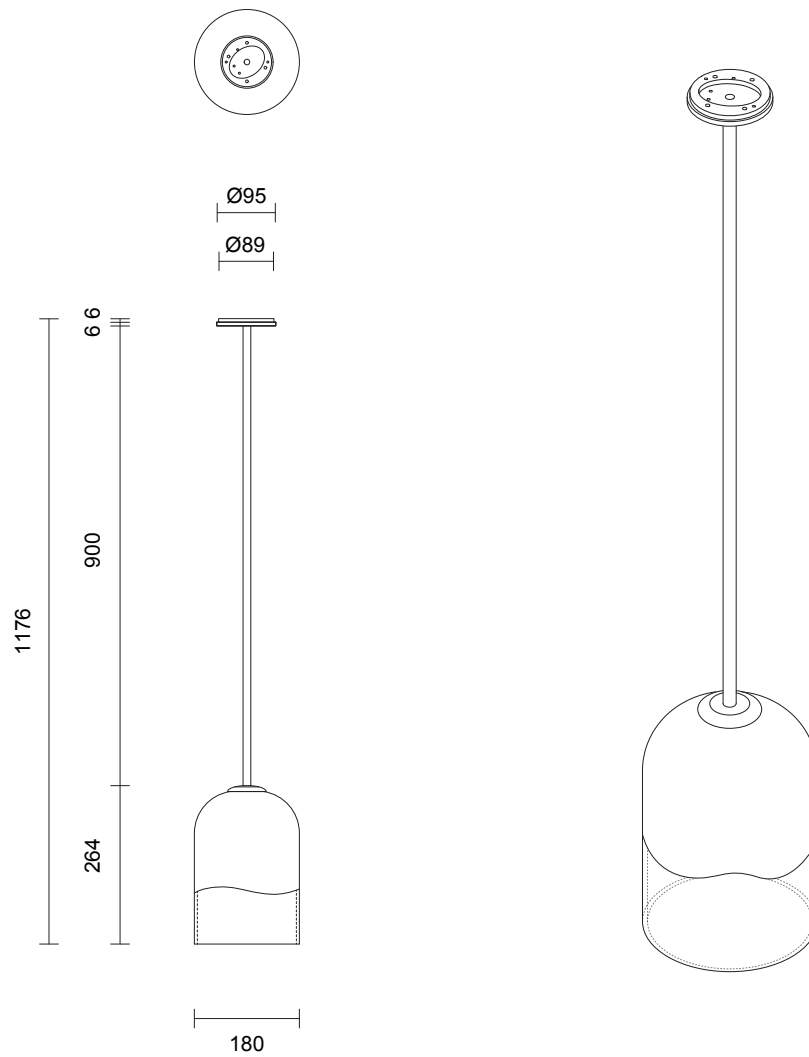

MONI COLLECTION

PENDANT

ARTICOLOSTUDIOS.COM

23V1

ABOUT MONI

Moni is defined by its fluid form created using a handcrafted artisanal technique refined over generations.

LEAD TIME

6 - 8 weeks

LIGHT SOURCE

240V E14 Fancy Round 4W LED
2700k warm white
400 lumens
Dimmable
Lamp included

ROD LENGTH

Rod lengths range between
400mm - 1600mm, in increments
of 100mm.

WEIGHT

4kg

CERTIFICATION

CE/AU

WARRANTY

3 years

FITTING FINISHES

Brass
Mid Bronze
Satin Nickel
Black Electroplate
White Powder Coat
Graphite Powder Coat

SHADE COLOURS

Clear and White