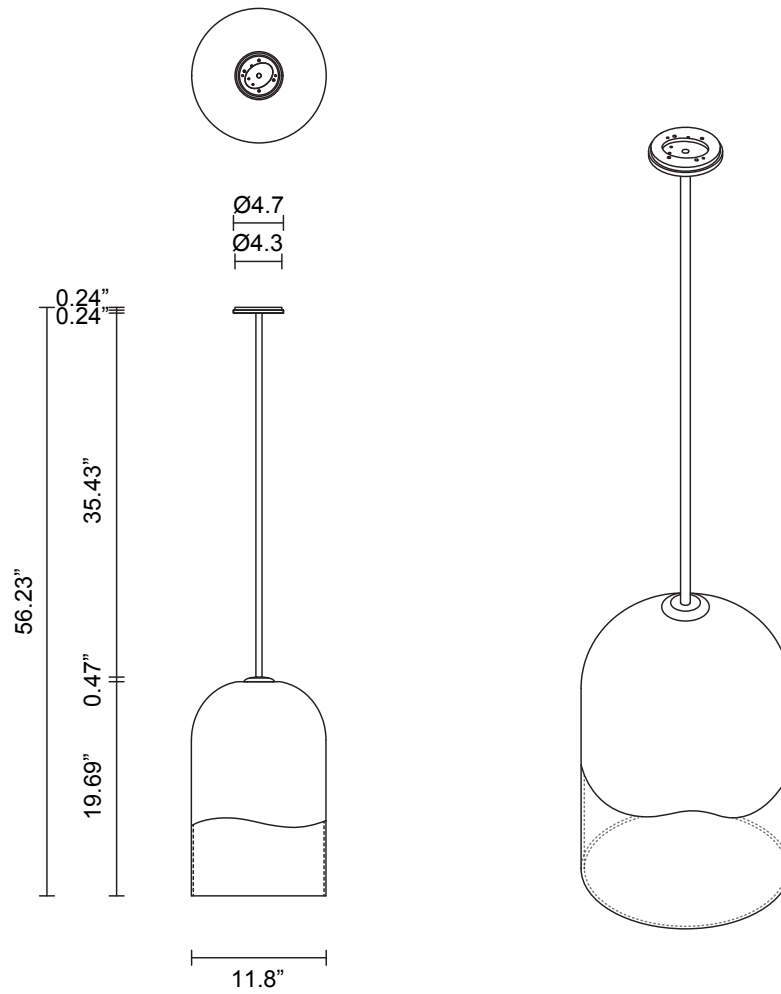

MONI COLLECTION
EXTRA LARGE PENDANT

MONI COLLECTION
EXTRA LARGE PENDANT

ARTICOLOSTUDIOS.COM

24V2

ABOUT MONI

Moni is defined by its fluid form created using a handcrafted artisanal technique refined over generations.

LEAD TIME

8 - 10 weeks

LIGHT SOURCE

120V E26 9W LED
2700k warm white
800 lumens
Dimmable
Lamp included

INSTALLATION

Supplied with mounting plate to fit
4.0 square Jbox

ROD LENGTH

Rod lengths range between 15.75"
(400mm) - 63" (1600mm), in
increments of 3.94" (100mm).

WEIGHT

17.6 lb

FITTING FINISHES

Brass
Bronze*
Satin Nickel
Black Electroplate
White Powder Coat
Black Powder Coat

*As Bronze is a hand applied finish,
the depth of colour will vary

SHADE COLOURS

Clear and White