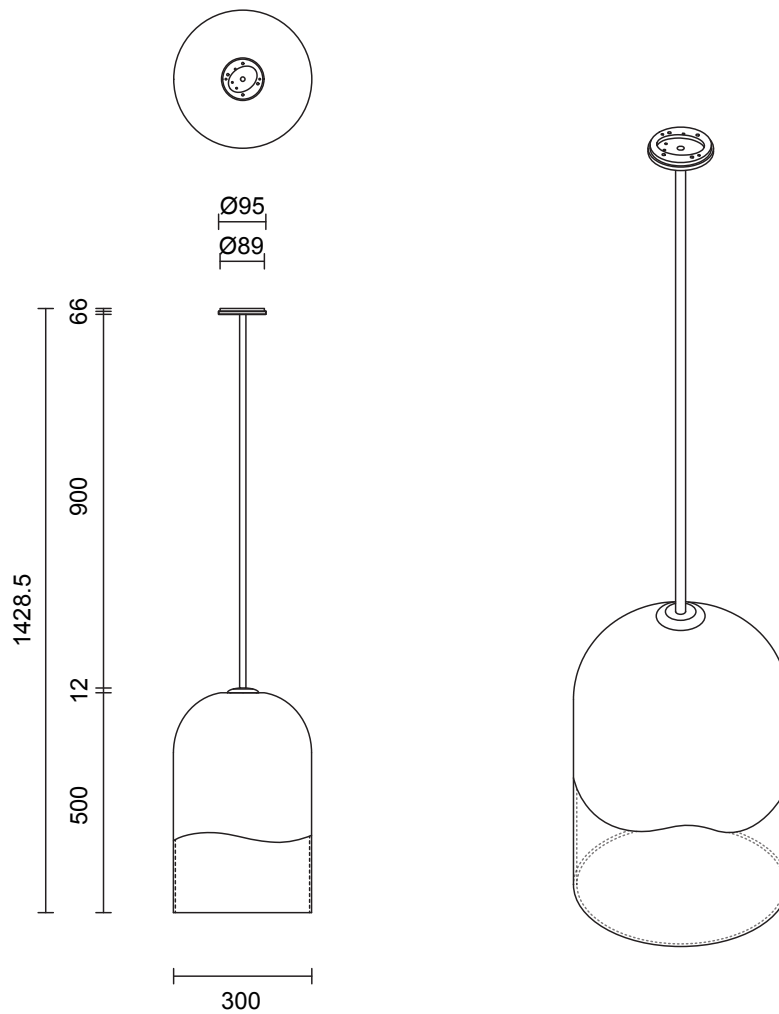

MONI COLLECTION  
EXTRA LARGE PENDANT

MONI COLLECTION  
EXTRA LARGE PENDANT

ARTICOLOSTUDIOS.COM

24V2

**ABOUT MONI**

Moni is defined by its fluid form created using a handcrafted artisanal technique refined over generations.

**LEAD TIME**

6 - 8 weeks

**LIGHT SOURCE**

240V E27 95mm 8W LED  
2700k warm white  
700 lumens  
Dimmable  
Lamp included

**ROD LENGTH**

Rod lengths range between  
400mm - 1600mm, in increments  
of 100mm.

**WEIGHT**

9kg

**CERTIFICATION**

CE/AU

**WARRANTY**

3 years

**FITTING FINISHES**

Brass  
Bronze\*  
Satin Nickel  
Black Electroplate  
White Powder Coat  
Black Powder Coat