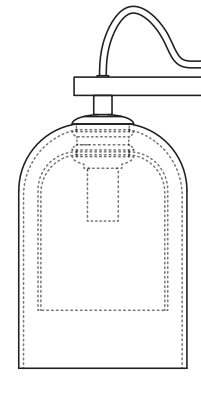

LUMI COLLECTION
WALL SCONCE

LUMI COLLECTION

ARTICOLOSTUDIOS.COM

WALL SCONCE

3.94"

7.09"

10.08"

24V1

ABOUT LUMI

Cocooned in perfect symmetry, Lumi reimagines a traditional coachman's light to reflect a timeless and refined simplicity of form.

LEAD TIME

8 - 10 weeks

LIGHT SOURCE

120V E14x2 4W LED
2700K warm white
350 lumens
Dimmable
Lamp included