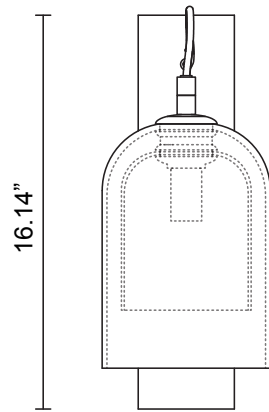

LUMI COLLECTION
WALL SCONCE

LUMI COLLECTION

ARTICOLOSTUDIOS.COM

WALL SCONCE

3.94"

7.09"

10.08"

24V1

ABOUT LUMI

Cocooned in perfect symmetry, Lumi reimagines a traditional coachman's light to reflect a timeless and refined simplicity of form.

LEAD TIME

8 - 10 weeks

LIGHT SOURCE

120V E14x2 4W LED
2700K warm white
350 lumens
Dimmable
Lamp included

INSTALLATION

Supplied with mounting plate to fit
4.0 square J-box

WEIGHT

10 lb

CERTIFICATION STANDARD

UL

WARRANTY

3 years