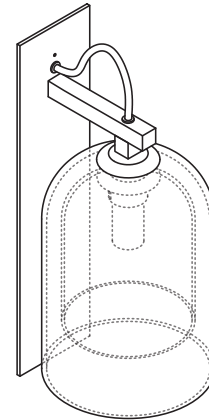

LUMI COLLECTION
WALL SCONCE

LUMI COLLECTION

ARTICOLOSTUDIOS.COM

WALL SCONCE

3.94"

7.09"

10.08"

24V1