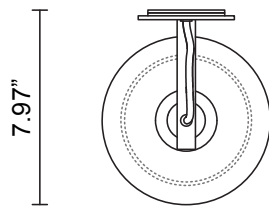

LUMI COLLECTION
WALL SCONCE

LUMI COLLECTION

ARTICOLOSTUDIOS.COM

WALL SCONCE

3.94"

7.09"

10.08"

24V1

ABOUT LUMI

Cocooned in perfect symmetry, Lumi reimagines a traditional coachman's light to reflect a timeless and refined simplicity of form.

LEAD TIME

8 - 10 weeks

LIGHT SOURCE

120V E14x2 4W LED
2700K warm white
350 lumens
Dimmable
Lamp included

INSTALLATION

Supplied with mounting plate to fit
4.0 square J-box

WEIGHT

10 lb

CERTIFICATION STANDARD

UL

WARRANTY

3 years