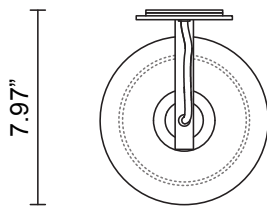

LUMI COLLECTION
WALL SCONCE

WALL SCONCE

3.94"

7.09"

23V3

ABOUT LUMI

Cocooned in perfect symmetry, Lumi reimagines a traditional coachman's light to reflect a timeless and refined simplicity of form.

LEAD TIME

8 - 10 weeks

LIGHT SOURCE

120V E14x2 4W LED
2700K warm white
350 lumens
Dimmable
Lamp included

INSTALLATION

Supplied with mounting plate to fit
4.0 square J-box

WEIGHT

10 lb

CERTIFICATION STANDARD