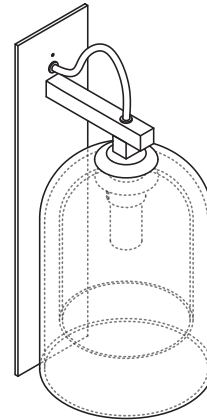

LUMI COLLECTION
WALL SCONCE

WALL SCONCE

3.94"

7.09"

23V3

ABOUT LUMI

Cocooned in perfect symmetry, Lumi reimagines a traditional coachman's light to reflect a timeless and refined simplicity of form.

LEAD TIME

8 - 10 weeks

LIGHT SOURCE

120V E14x2 4W LED
2700K warm white
350 lumens
Dimmable
Lamp included

INSTALLATION

Supplied with mounting plate to fit
4.0 square J-box

WEIGHT

10 lb

CERTIFICATION STANDARD