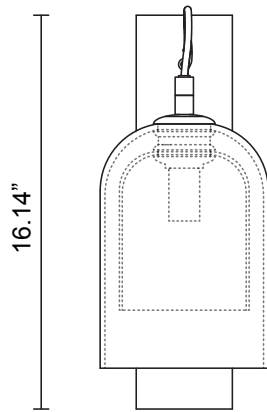

LUMI COLLECTION
WALL SCONCE

WALL SCONCE

3.94"

7.09"

23V3

ABOUT LUMI

Cocooned in perfect symmetry, Lumi reimagines a traditional coachman's light to reflect a timeless and refined simplicity of form.

LEAD TIME

8 - 10 weeks

LIGHT SOURCE

120V E14x2 4W LED
2700K warm white
350 lumens
Dimmable
Lamp included

INSTALLATION

Supplied with mounting plate to fit
4.0 square J-box

WEIGHT

10 lb

CERTIFICATION STANDARD