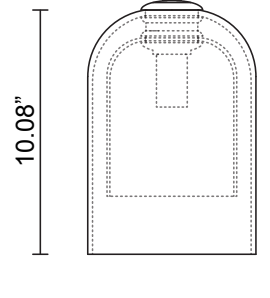

LUMI COLLECTION
WALL SCONCE

WALL SCONCE

3.94"

7.09"

23V3

ABOUT LUMI

Cocooned in perfect symmetry, Lumi reimagines a traditional coachman's light to reflect a timeless and refined simplicity of form.

LEAD TIME

8 - 10 weeks

LIGHT SOURCE

120V E14x2 4W LED
2700K warm white
350 lumens
Dimmable
Lamp included

INSTALLATION

Supplied with mounting plate to fit
4.0 square J-box

WEIGHT

10 lb

CERTIFICATION STANDARD