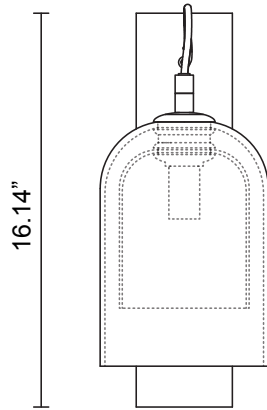

LUMI COLLECTION
WALL SCONCE

LUMI COLLECTION

ARTICOLOSTUDIOS.COM

WALL SCONCE

3.94"

7.09"

10.08"

23V2

ABOUT LUMI

Cocooned in perfect symmetry, Lumi reimagines a traditional coachman's light to reflect a timeless and refined simplicity of form.

LEAD TIME

8 - 10 weeks

LIGHT SOURCE

120V E14x2 4W LED
2700K warm white
350 lumens
Dimmable
Lamp included

INSTALLATION

Supplied with mounting plate to fit
4.0 square J-box

WEIGHT

10 lb

CERTIFICATION STANDARD

UL

WARRANTY

3 years