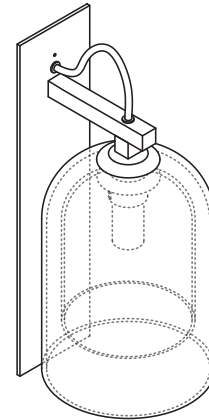

LUMI COLLECTION
WALL SCONCE

LUMI COLLECTION

ARTICOLOSTUDIOS.COM

WALL SCONCE

3.94"

7.09"

10.08"

23V2