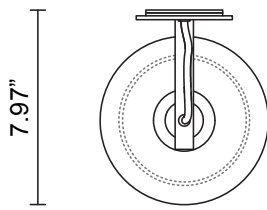

LUMI COLLECTION
WALL SCONCE

LUMI COLLECTION

ARTICOLOSTUDIOS.COM

WALL SCONCE

3.94"

7.09"

10.08"

23V2

ABOUT LUMI

Cocooned in perfect symmetry, Lumi reimagines a traditional coachman's light to reflect a timeless and refined simplicity of form.

LEAD TIME

8 - 10 weeks

LIGHT SOURCE

120V E14x2 4W LED
2700K warm white
350 lumens
Dimmable
Lamp included

INSTALLATION

Supplied with mounting plate to fit
4.0 square J-box

WEIGHT

10 lb

CERTIFICATION STANDARD

UL

WARRANTY

3 years