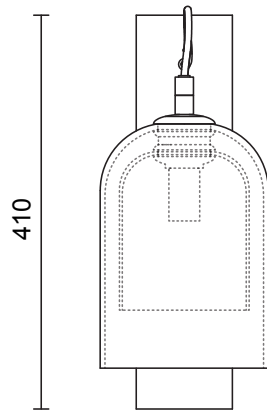

LUMI COLLECTION
WALL SCONCE

WALL SCONCE

100

410

180

256

23V2

ABOUT LUMI

Cocooned in perfect symmetry, Lumi reimagines a traditional coachman's light to reflect a timeless and refined simplicity of form.

LEAD TIME

6 - 8 weeks

LIGHT SOURCE

240V E14 Fancy Round 4W LED
2700K warm white
400 lumens
Dimmable
Lamp included