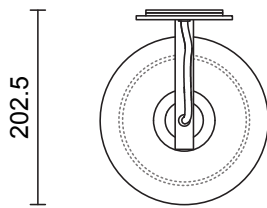

WALL SCONCE