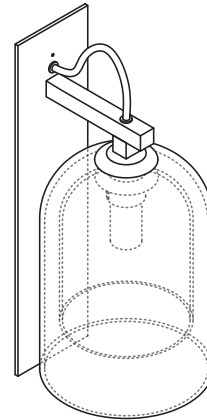

WALL SCONCE

100

410

180

256

23V2

ABOUT LUMI

Cocooned in perfect symmetry, Lumi reimagines a traditional coachman's light to reflect a timeless and refined simplicity of form.

LEAD TIME

6 - 8 weeks

LIGHT SOURCE

240V E14 Fancy Round 4W LED
2700K warm white
400 lumens
Dimmable
Lamp included

WEIGHT

5kg

CERTIFICATION

CE/AU

WARRANTY

3 years

FITTING FINISHES

Black Electroplate
White Powder Coat
White Powder Coat with Brass Arm
Black Powder Coat

EXTERIOR SHADE COLOUR

Clear
Smoke
Grey
Drunken Emerald

INTERIOR SHADE COLOUR

White
Frosted Smoke
Smoke
Grey
Frosted Grey
Drunken Emerald

FLEX CORD COLOURS

Black
White
Natural Linen
Mid Grey Linen
Black and White