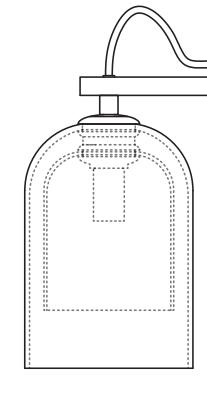

LUMI COLLECTION
WALL SCONCE

WALL SCONCE

100

410

180

256

23V2

ABOUT LUMI

Cocooned in perfect symmetry, Lumi reimagines a traditional coachman's light to reflect a timeless and refined simplicity of form.

LEAD TIME

6 - 8 weeks

LIGHT SOURCE

240V E14 Fancy Round 4W LED
2700K warm white
400 lumens
Dimmable
Lamp included