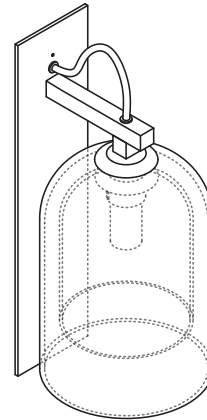

256

23V2

ABOUT LUMI

Cocooned in perfect symmetry, Lumi reimagines a traditional coachman's light to reflect a timeless and refined simplicity of form.

LEAD TIME

6 - 8 weeks

LIGHT SOURCE

240V E14 Fancy Round 4W LED

2700K warm white

400 lumens

Dimmable

Lamp included

WEIGHT

5kg

CERTIFICATION

CE/AU

WARRANTY

3 years

FITTING FINISHES

Black Electroplate

White Powder Coat

White Powder Coat with Brass Arm

Black Powder Coat

EXTERIOR SHADE COLOUR

Clear

Smoke

Grey

Drunken Emerald

INTERIOR SHADE COLOUR

White

Frosted Smoke

Smoke

Grey

Frosted Grey

Drunken Emerald

FLEX CORD COLOURS

Black

White

Natural Linen

Mid Grey Linen

Black and White