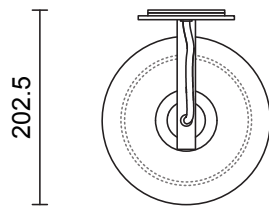

LUMI COLLECTION

ARTICOLOSTUDIOS.COM

WALL SCONCE