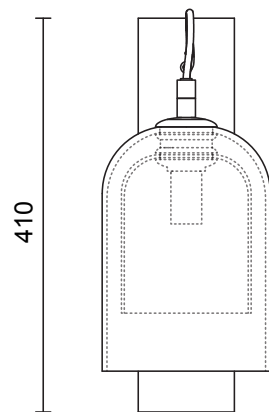

LUMI COLLECTION

ARTICOLOSTUDIOS.COM

WALL SCONCE

100

180

256

23V2

ABOUT LUMI

Cocooned in perfect symmetry, Lumi reimagines a traditional coachman's light to reflect a timeless and refined simplicity of form.

LEAD TIME

6 - 8 weeks

LIGHT SOURCE

240V E14 Fancy Round 4W LED

2700K warm white

400 lumens

Dimmable

Lamp included

WEIGHT

5kg

CERTIFICATION

CE/AU

WARRANTY

3 years

FITTING FINISHES

Black Electroplate

White Powder Coat

White Powder Coat with Brass Arm

Black Powder Coat

EXTERIOR SHADE COLOUR

Clear

Smoke

Grey

Drunken Emerald

INTERIOR SHADE COLOUR

White

Frosted Smoke

Smoke

Grey

Frosted Grey

Drunken Emerald

FLEX CORD COLOURS

Black

White

Natural Linen

Mid Grey Linen

Black and White