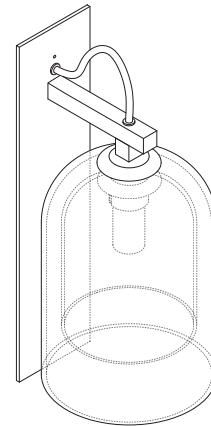

LUMI COLLECTION

ARTICOLOSTUDIOS.COM

WALL SCONCE

23V1

ABOUT LUMI

Cocooned in perfect symmetry, Lumi reimagines a traditional coachman's light to reflect a timeless and refined simplicity of form.

LEAD TIME

6 - 8 weeks

LIGHT SOURCE

240V E14 Fancy Round 4W LED

2700K warm white

400 lumens

Dimmable

Lamp included

WEIGHT

5kg

CERTIFICATION

CE/AU

WARRANTY

3 years

FITTING FINISHES

Black Electroplate

White Powder Coat

White Powder Coat with Brass Arm

Graphite Powder Coat

EXTERIOR SHADE COLOUR

Clear

Smoke

Grey

Drunken Emerald

INTERIOR SHADE COLOUR

Frosted White

Frosted Smoke

Smoke

Grey

Frosted Grey

Drunken Emerald

FLEX CORD COLOURS

Black

White

Natural Linen

Mid Grey Linen

Black and White