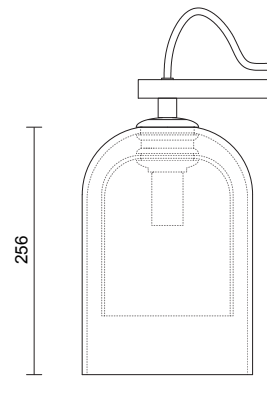

LUMI COLLECTION

ARTICOLOSTUDIOS.COM

WALL SCONCE

23V1

ABOUT LUMI

Cocooned in perfect symmetry, Lumi reimagines a traditional coachman's light to reflect a timeless and refined simplicity of form.

LEAD TIME

6 - 8 weeks

LIGHT SOURCE

240V E14 Fancy Round 4W LED

2700K warm white

400 lumens

Dimmable

Lamp included

WEIGHT

5kg

CERTIFICATION

CE/AU

WARRANTY

3 years

FITTING FINISHES

Black Electroplate

White Powder Coat

White Powder Coat with Brass Arm

Graphite Powder Coat

EXTERIOR SHADE COLOUR

Clear

Smoke

Grey

Drunken Emerald

INTERIOR SHADE COLOUR

Frosted White

Frosted Smoke

Smoke

Grey

Frosted Grey

Drunken Emerald

FLEX CORD COLOURS

Black

White

Natural Linen

Mid Grey Linen

Black and White