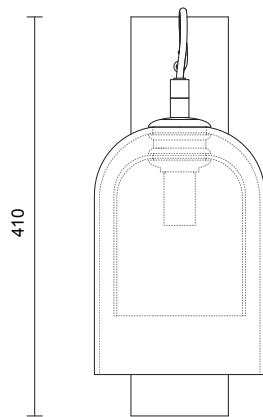

LUMI COLLECTION

ARTICOLOSTUDIOS.COM

WALL SCONCE

23V1

ABOUT LUMI

Cocooned in perfect symmetry, Lumi reimagines a traditional coachman's light to reflect a timeless and refined simplicity of form.

LEAD TIME

6 - 8 weeks

LIGHT SOURCE

240V E14 Fancy Round 4W LED

2700K warm white

400 lumens

Dimmable

Lamp included

WEIGHT

5kg

CERTIFICATION

CE/AU

WARRANTY

3 years

FITTING FINISHES

Black Electroplate

White Powder Coat

White Powder Coat with Brass Arm

Graphite Powder Coat

EXTERIOR SHADE COLOUR

Clear

Smoke

Grey

Drunken Emerald

INTERIOR SHADE COLOUR

Frosted White

Frosted Smoke

Smoke

Grey

Frosted Grey

Drunken Emerald

FLEX CORD COLOURS

Black

White

Natural Linen

Mid Grey Linen

Black and White