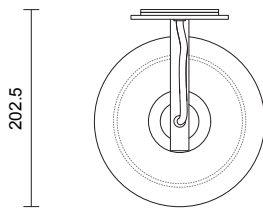

LUMI COLLECTION

ARTICOLOSTUDIOS.COM

WALL SCONCE

23V1

ABOUT LUMI

Cocooned in perfect symmetry, Lumi reimagines a traditional coachman's light to reflect a timeless and refined simplicity of form.

LEAD TIME

6 - 8 weeks

LIGHT SOURCE

240V E14 Fancy Round 4W LED

2700K warm white

400 lumens

Dimmable

Lamp included

WEIGHT

5kg

CERTIFICATION

CE/AU

WARRANTY

3 years

FITTING FINISHES

Black Electroplate

White Powder Coat

White Powder Coat with Brass Arm

Graphite Powder Coat

EXTERIOR SHADE COLOUR

Clear

Smoke

Grey

Drunken Emerald

INTERIOR SHADE COLOUR

Frosted White

Frosted Smoke

Smoke

Grey

Frosted Grey

Drunken Emerald

FLEX CORD COLOURS

Black

White

Natural Linen

Mid Grey Linen

Black and White