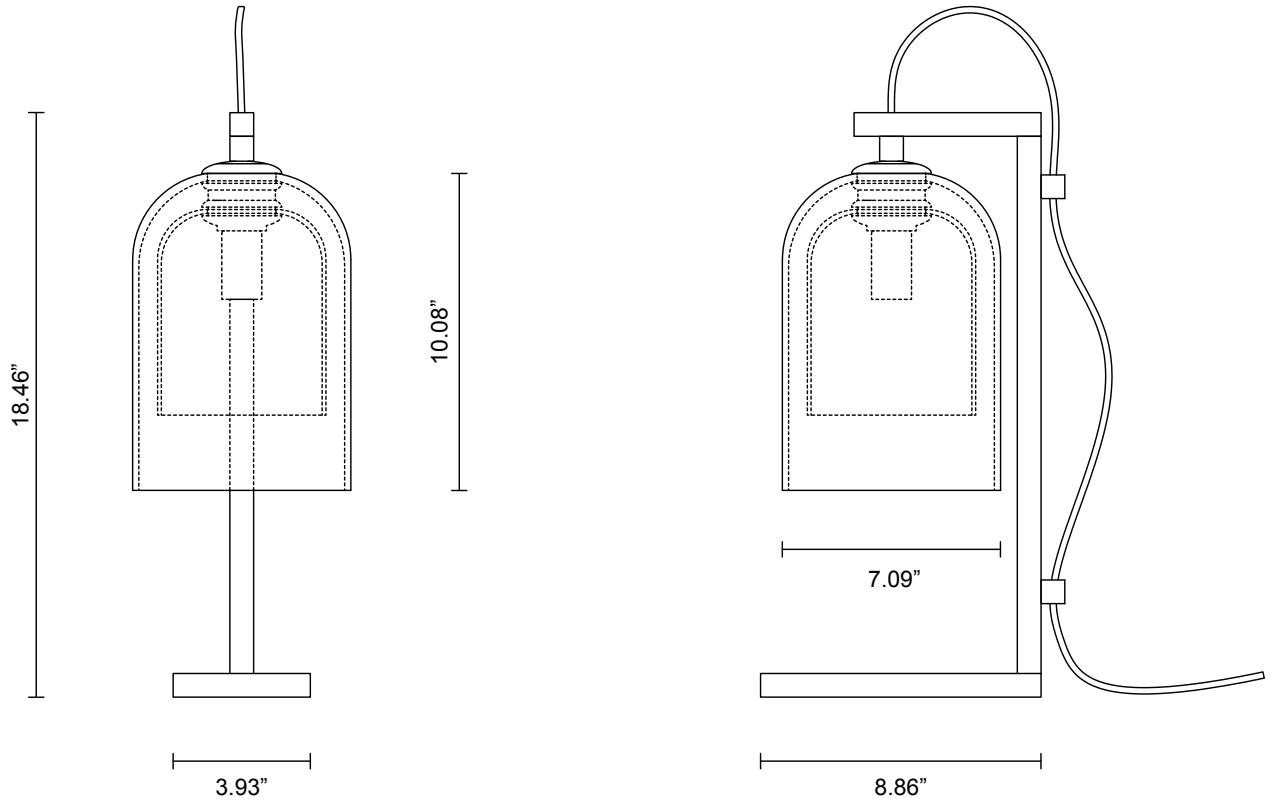

LUMI COLLECTION
TABLE LAMP

LUMI COLLECTION

ARTICOLOSTUDIOS.COM

TABLE LAMP

23V3

ABOUT LUMI

Cocooned in perfect symmetry, Lumi reimagines a traditional coachman's light to reflect a timeless and refined simplicity of form.

LEAD TIME

8 - 10 weeks

LIGHT SOURCE

120V E12 4W LED
2700K warm white
350 lumens
Lamp included

WEIGHT

13 lb

CERTIFICATION STANDARD

UL