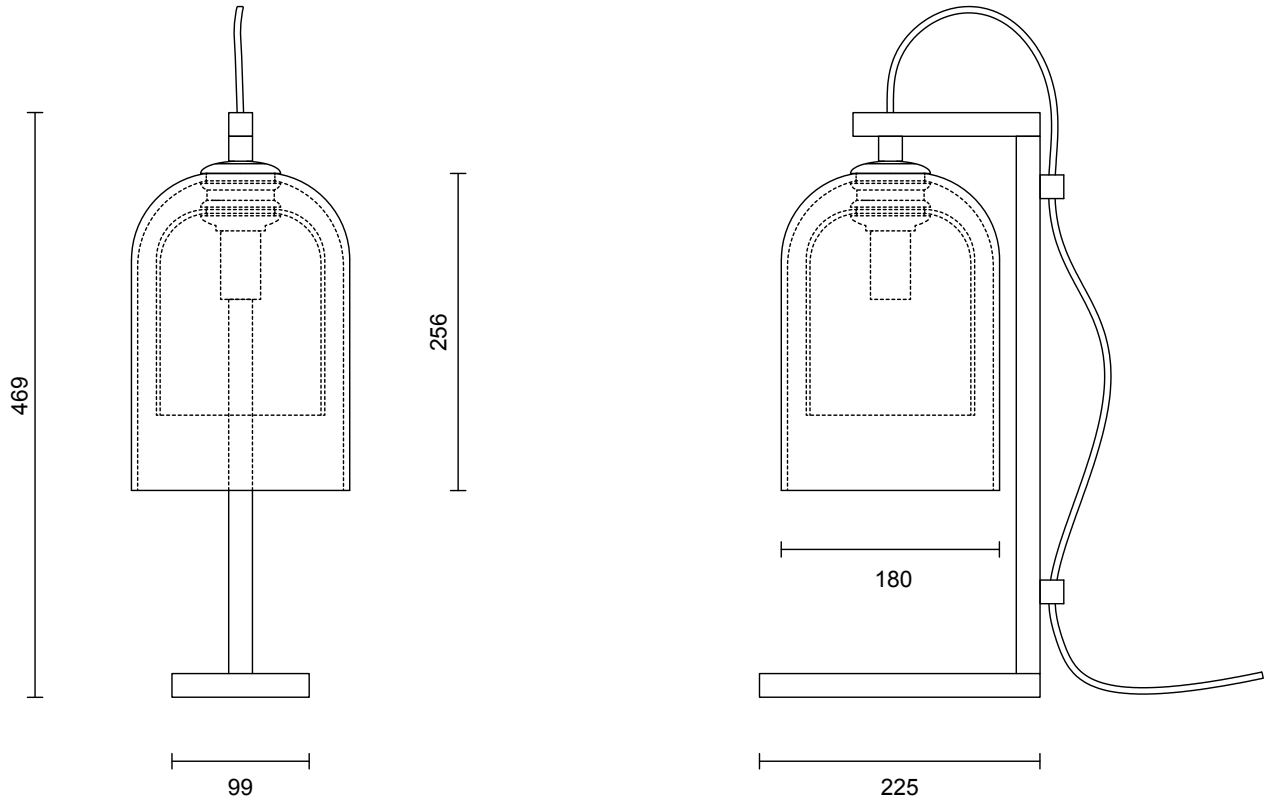

LUMI COLLECTION
TABLE LAMP

LUMI COLLECTION

ARTICOLOSTUDIOS.COM

TABLE LAMP

23V2

ABOUT LUMI

Cocooned in perfect symmetry, Lumi reimagines a traditional coachman's light to reflect a timeless and refined simplicity of form.

LEAD TIME

6 - 8 weeks

LIGHT SOURCE

240V E14 Fancy Round 4W LED
2700K warm white
400 lumens
Lamp included

WEIGHT

6kg

CERTIFICATION

CE/AU