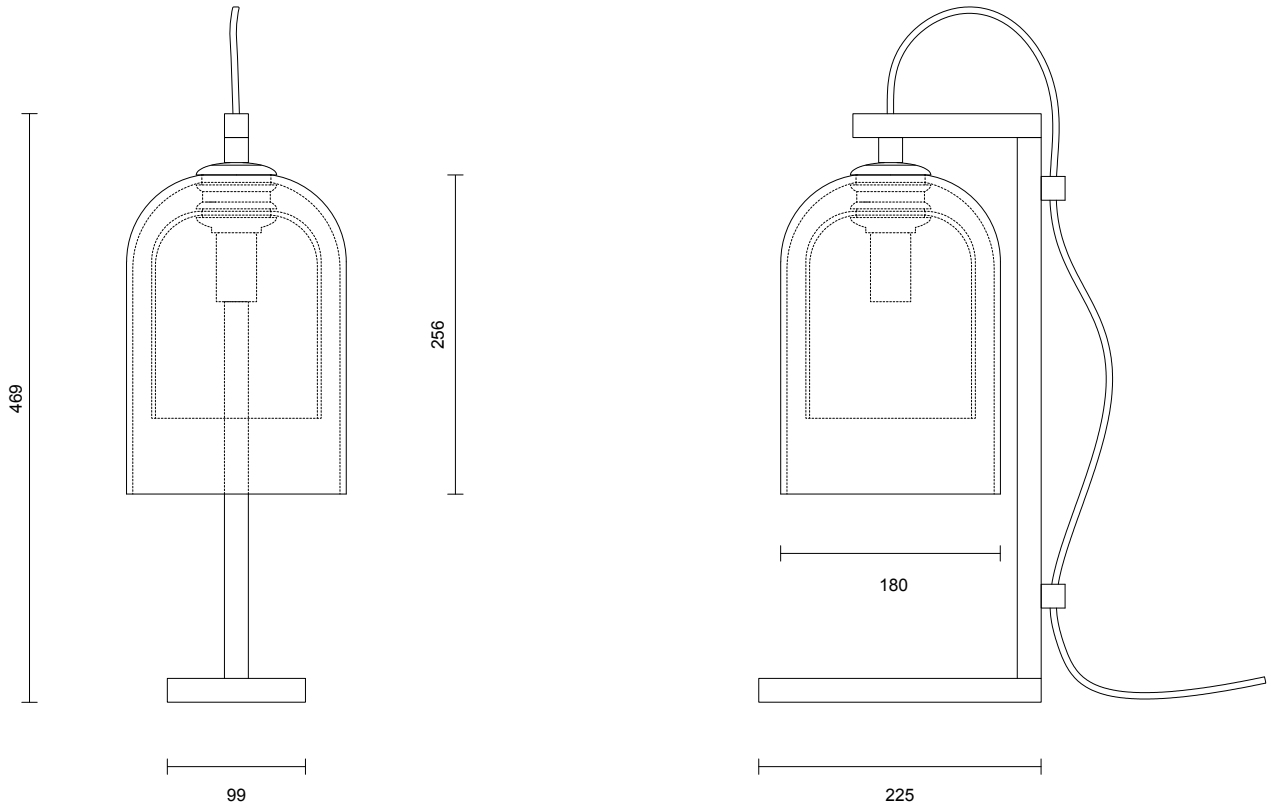

LUMI COLLECTION
TABLE LAMP

TABLE LAMP

23V1

ABOUT LUMI

Cocooned in perfect symmetry, Lumi reimagines a traditional coachman's light to reflect a timeless and refined simplicity of form.

LEAD TIME

6 - 8 weeks

LIGHT SOURCE

240V E14 Fancy Round 4W LED
2700K warm white
400 lumens
Lamp included

WEIGHT

6kg

CERTIFICATION

CE/AU

WARRANTY

3 years