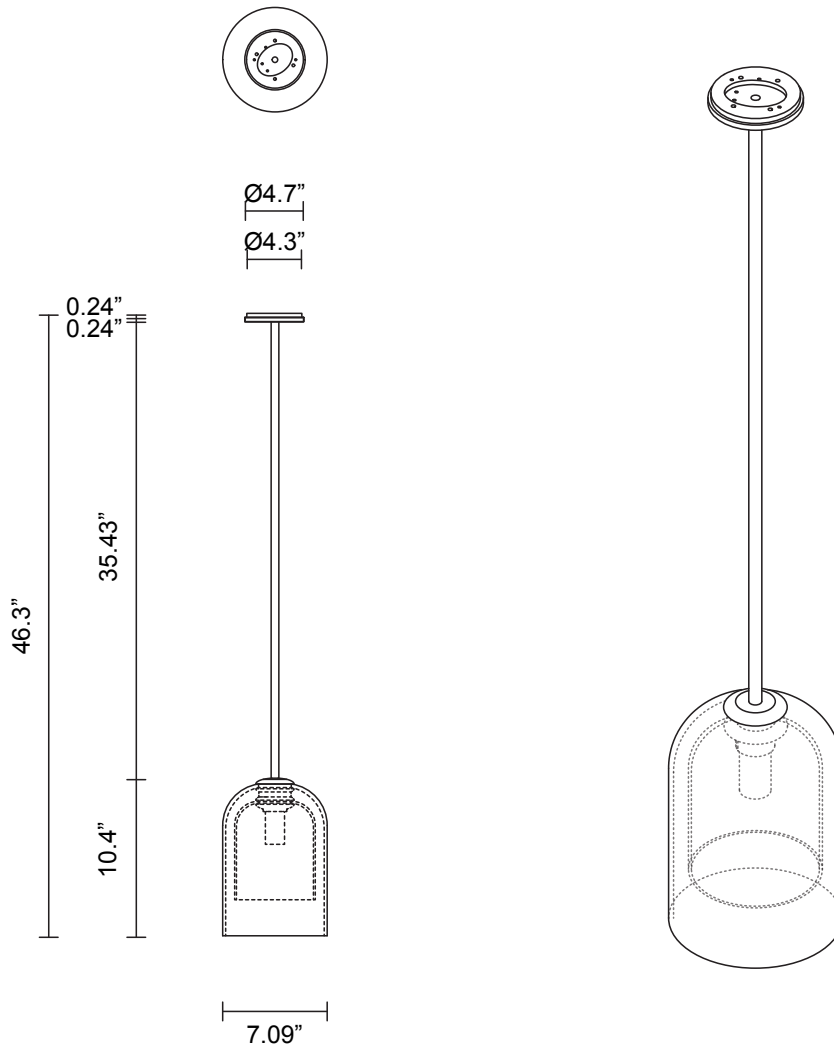

LUMI COLLECTION
PENDANT

LUMI COLLECTION
PENDANT

ARTICOLOSTUDIOS.COM

24V1

ABOUT LUMI

Cocooned in perfect symmetry, Lumi reimagines a traditional coachman's light to reflect a timeless and refined simplicity of form.

LEAD TIME

8 - 10 weeks

LIGHT SOURCE

120V E12 4W LED
2700k warm white
350 lumens
Dimmable
Lamp included

INSTALLATION

Supplied with mounting plate to fit
4.0 square Jbox

ROD LENGTH

Rod lengths range between 15.75"
(400mm) - 63" (1600mm), in
increments of 3.94" (100mm).

WEIGHT

9.5 lb

CERTIFICATION STANDARD

UL

WARRANTY

3 years

FITTING FINISHES

Brass
Bronze*
Satin Nickel
Black Electroplate
White Powder Coat
Black Powder Coat