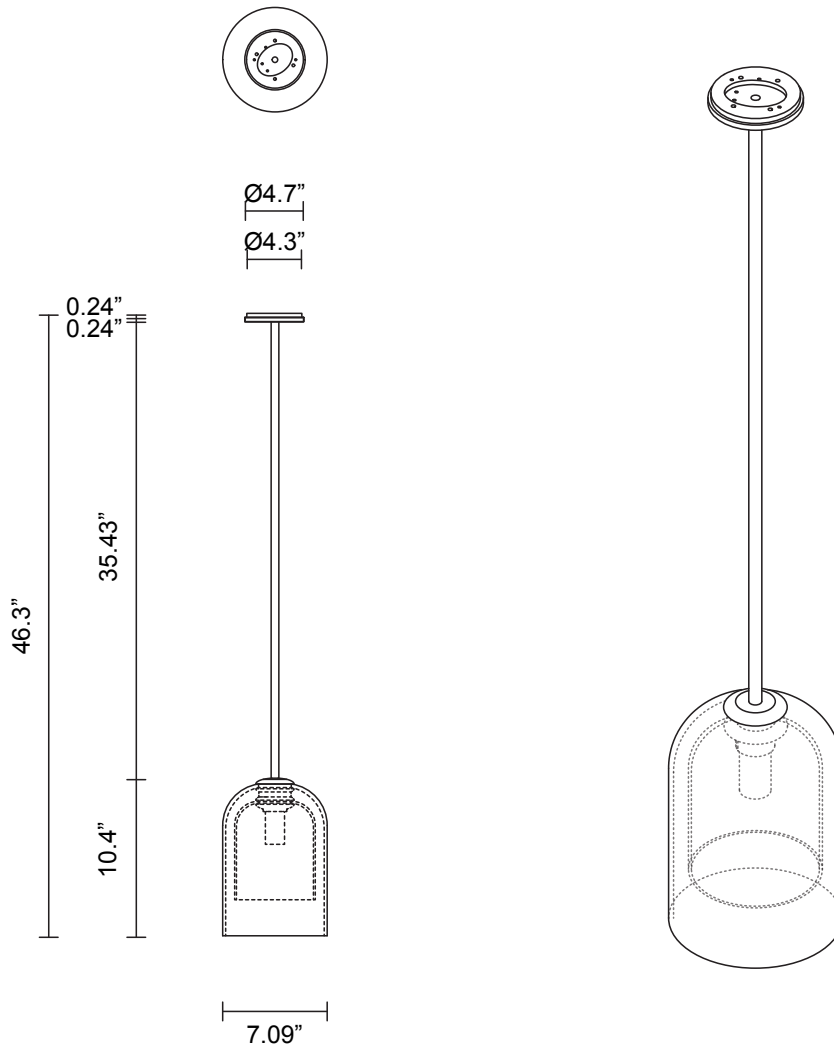

LUMI COLLECTION
PENDANT

LUMI COLLECTION
PENDANT

ARTICOLOSTUDIOS.COM

24V1

ABOUT LUMI

Cocooned in perfect symmetry, Lumi reimagines a traditional coachman's light to reflect a timeless and refined simplicity of form.

LEAD TIME

8 - 10 weeks

LIGHT SOURCE

120V E12 4W LED
2700k warm white
350 lumens
Dimmable
Lamp included

INSTALLATION

Supplied with mounting plate to fit
4.0 square Jbox

ROD LENGTH

Rod lengths range between 15.75"
(400mm) - 63" (1600mm), in
increments of 3.94" (100mm).

120V E26 9W LED
2700k warm white
800 lumens
Dimmable
Lamp included

INSTALLATION

Supplied with mounting plate to fit
4.0 square Jbox

ROD LENGTH

Rod lengths range between 15.75"
(400mm) - 63" (1600mm), in
increments of 3.94" (100mm).