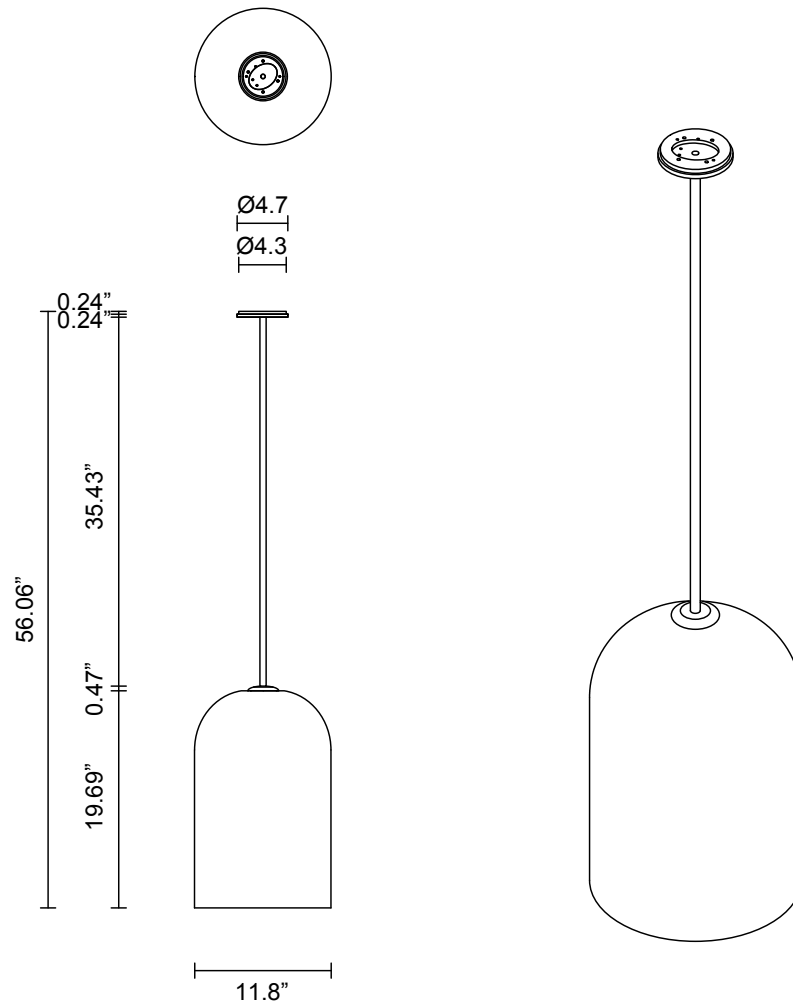

LUMI COLLECTION
EXTRA LARGE PENDANT

ARTICOLOSTUDIOS.COM

24V2

ABOUT LUMI

Lumi reimagines a traditional coachman's light to reflect a timeless and refined simplicity of form.

LEAD TIME

8 - 10 weeks

LIGHT SOURCE

120V E26 9W LED
2700k warm white
800 lumens
Dimmable
Lamp included

INSTALLATION

Supplied with mounting plate to fit
4.0 square Jbox

ROD LENGTH

Rod lengths range between 15.75"
(400mm) - 63" (1600mm), in
increments of 3.94" (100mm).

WEIGHT

17.6 lb

FITTING FINISHES

Brass
Bronze*
Satin Nickel
Black Electroplate
White Powder Coat
Black Powder Coat

*As Bronze is a hand applied finish,
the depth of colour will vary

SHADE COLOURS

Clear
Snow
Grey

* Single outer shade only

CERTIFICATION STANDARD

UL

WARRANTY

3 years