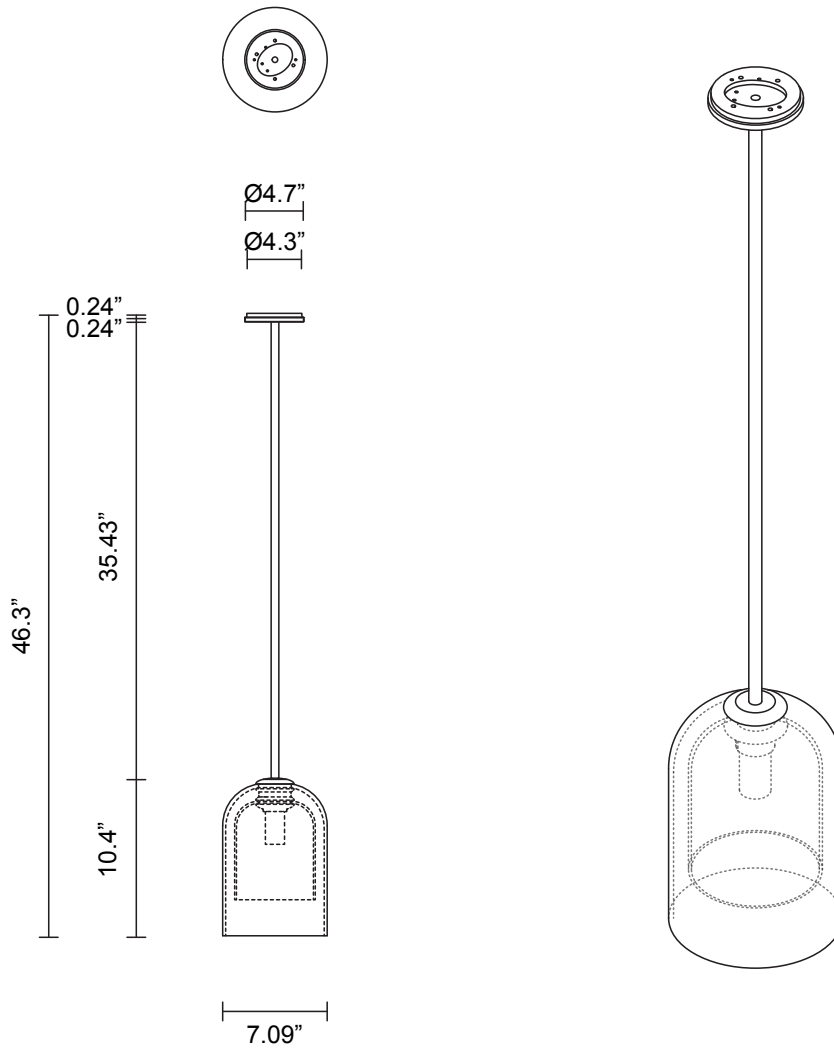

LUMI COLLECTION

ARTICOLOSTUDIOS.COM

PENDANT

23V3

ABOUT LUMI

Cocooned in perfect symmetry, Lumi reimagines a traditional coachman's light to reflect a timeless and refined simplicity of form.

LEAD TIME

8 - 10 weeks

LIGHT SOURCE

120V E12 4W LED
2700k warm white
350 lumens
Dimmable
Lamp included

INSTALLATION

Supplied with mounting plate to fit
4.0 square Jbox

ROD LENGTH

Rod lengths range between 15.75"
(400mm) - 63" (1600mm), in
increments of 3.94" (100mm).

WEIGHT

9.5 lb

CERTIFICATION STANDARD

UL

WARRANTY

3 years

FITTING FINISHES

Brass
Mid Bronze
Satin Nickel
Black Electroplate
White Powder Coat
Black Powder Coat

EXTERIOR SHADE COLOUR

Clear
Smoke
Grey
Drunken Emerald

INTERIOR SHADE COLOUR

White
Frosted Smoke
Smoke
Grey
Frosted Grey
Drunken Emerald