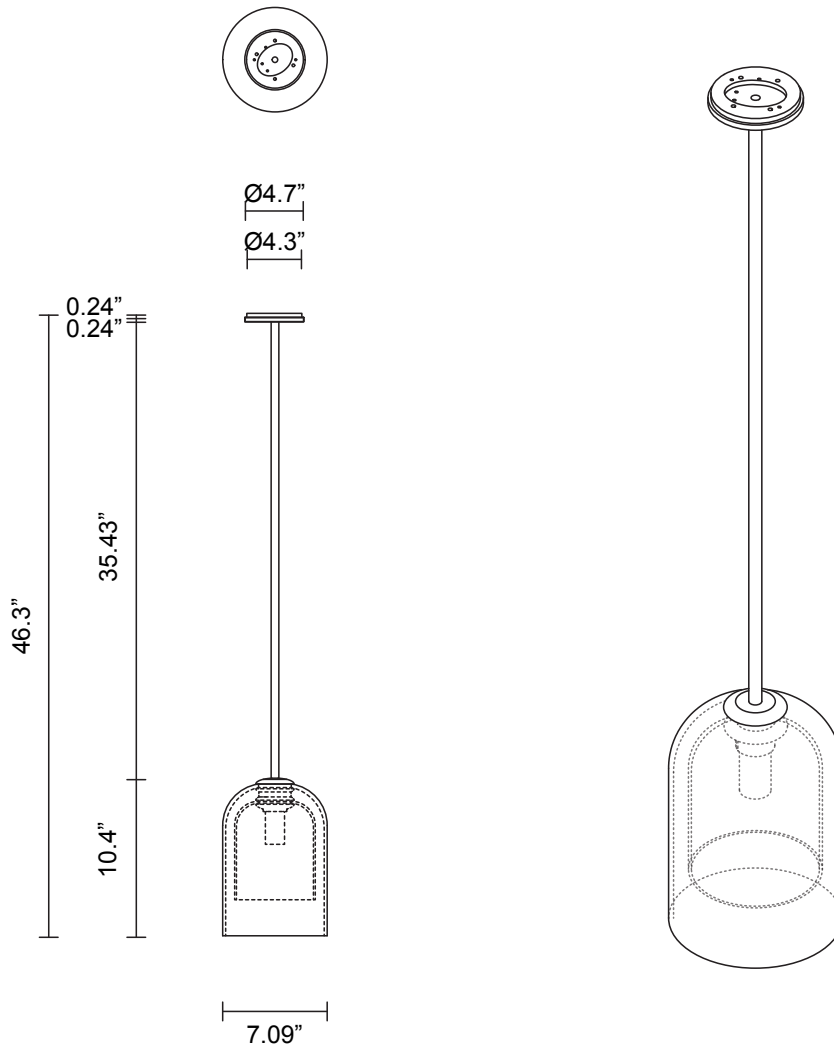

LUMI COLLECTION
PENDANT

LUMI COLLECTION

ARTICOLOSTUDIOS.COM

PENDANT

23V2

ABOUT LUMI

Cocooned in perfect symmetry, Lumi reimagines a traditional coachman's light to reflect a timeless and refined simplicity of form.

LEAD TIME

8 - 10 weeks

LIGHT SOURCE

120V E12 4W LED
2700k warm white
350 lumens
Dimmable
Lamp included

INSTALLATION

Supplied with mounting plate to fit
4.0 square Jbox

ROD LENGTH

Rod lengths range between 15.75"
(400mm) - 63" (1600mm), in
increments of 3.94" (100mm).

WEIGHT

9.5 lb

CERTIFICATION STANDARD

UL

WARRANTY

3 years

FITTING FINISHES

Brass
Mid Bronze
Satin Nickel
Black Electroplate
White Powder Coat
Graphite Powder Coat