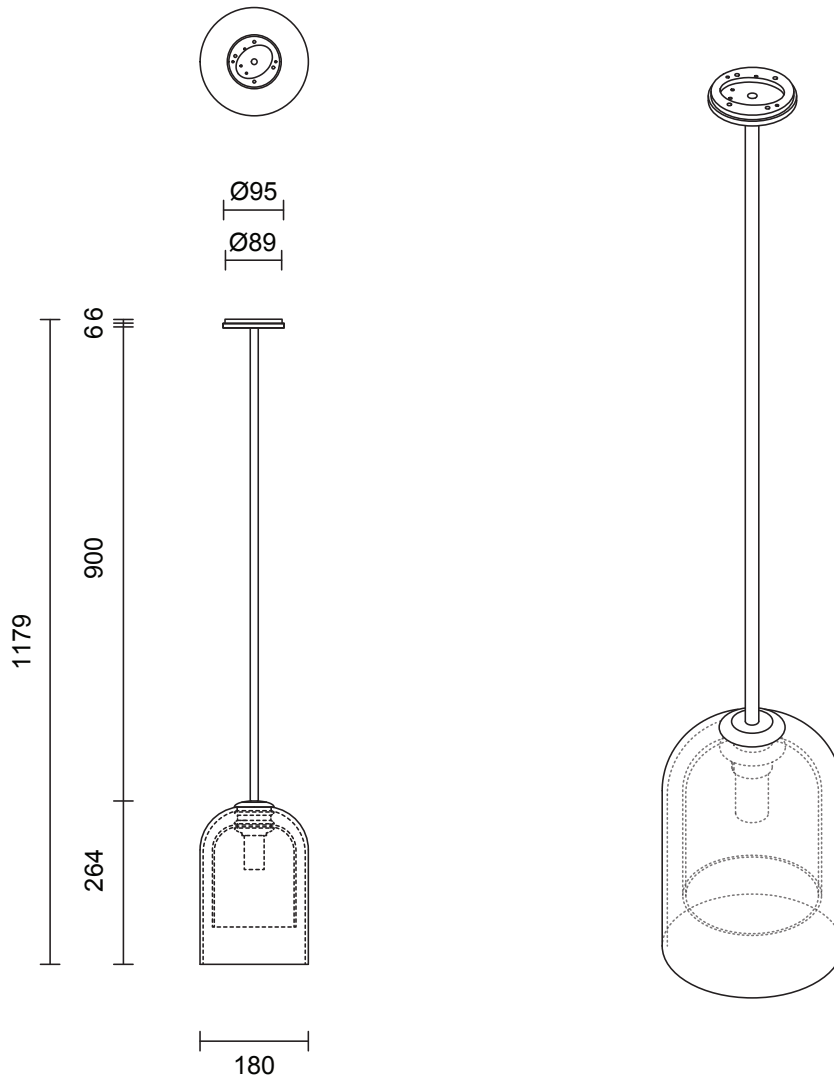

LUMI COLLECTION
PENDANT

LUMI COLLECTION
PENDANT

ARTICOLOSTUDIOS.COM

24V2

ABOUT LUMI

Cocooned in perfect symmetry, Lumi reimagines a traditional coachman's light to reflect a timeless and refined simplicity of form.

LEAD TIME

6 - 8 weeks

LIGHT SOURCE

240V E14 Fancy Round 4W LED
2700k warm white
400 lumens
Dimmable
Lamp included

ROD LENGTH

Rod lengths range between 400mm - 1600mm, in increments of 100mm.

WEIGHT

6kg

24V3

ABOUT LUMI

Lumi reimagines a traditional coachman's light to reflect a timeless and refined simplicity of form.

LEAD TIME

6 - 8 weeks

LIGHT SOURCE

240V E27 95mm 8W LED
2700k warm white
700 lumens
Dimmable
Lamp included

ROD LENGTH

Rod lengths range between
400mm - 1600mm, in increments
of 100mm.

WEIGHT

9kg

CERTIFICATION

CE/AU

WARRANTY

3 years