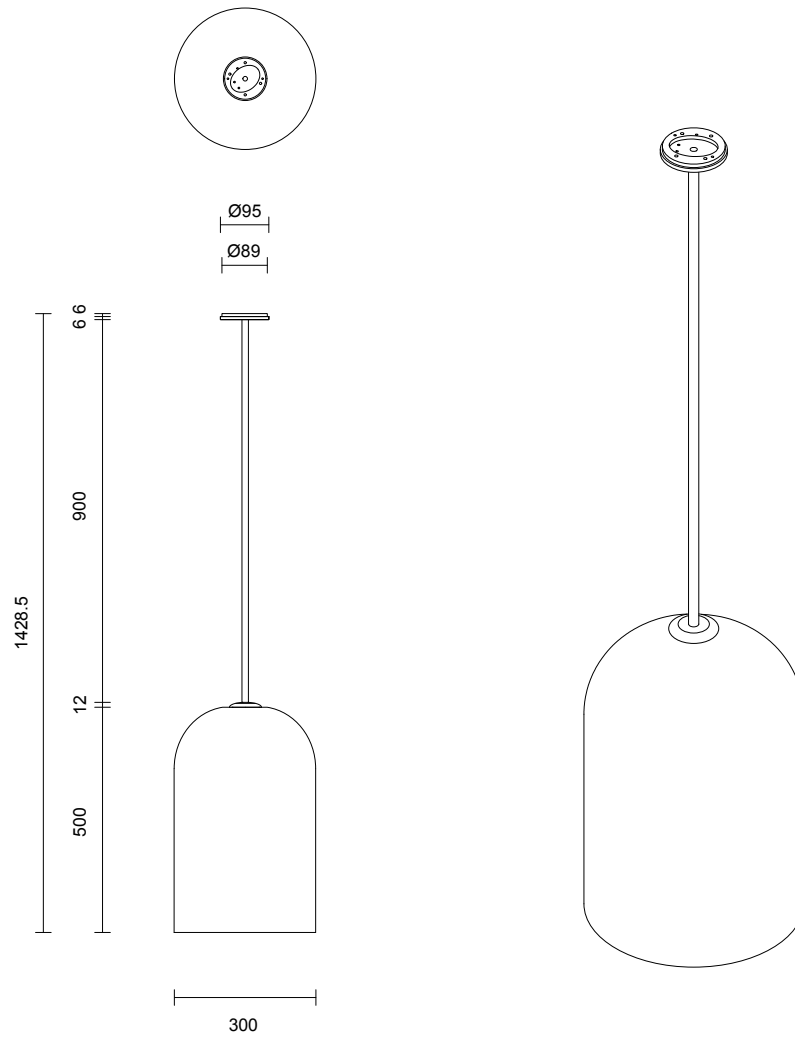

LEAD TIME

6 - 8 weeks

LIGHT SOURCE

240V E14 Fancy Round 4W LED
2700k warm white
400 lumens
Dimmable
Lamp included

ROD LENGTH

Rod lengths range between 400mm - 1600mm, in increments of 100mm.

WEIGHT

6kg

24V3

ABOUT LUMI

Lumi reimagines a traditional coachman's light to reflect a timeless and refined simplicity of form.

LEAD TIME

6 - 8 weeks

LIGHT SOURCE

240V E27 95mm 8W LED
2700k warm white
700 lumens
Dimmable
Lamp included

ROD LENGTH

Rod lengths range between
400mm - 1600mm, in increments
of 100mm.

WEIGHT

9kg

CERTIFICATION

CE/AU

WARRANTY

3 years