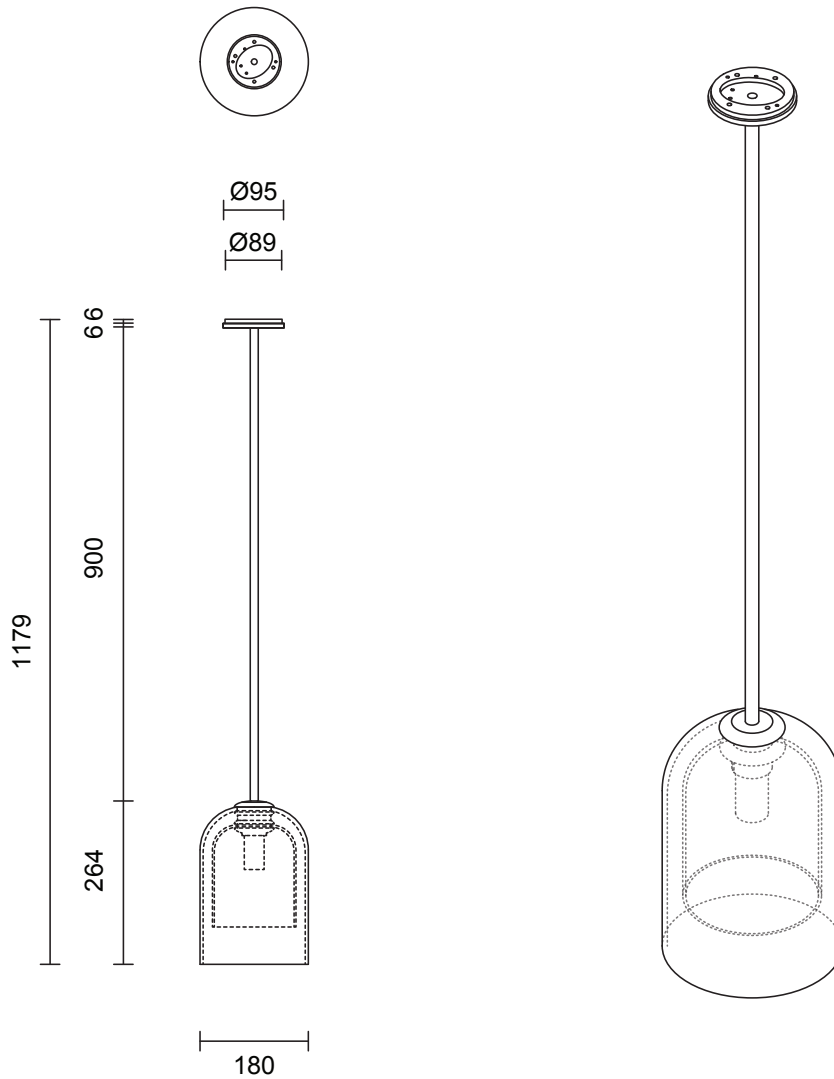

LUMI COLLECTION
PENDANT

LUMI COLLECTION
PENDANT

ARTICOLOSTUDIOS.COM

24V2

ABOUT LUMI

Cocooned in perfect symmetry, Lumi reimagines a traditional coachman's light to reflect a timeless and refined simplicity of form.

LEAD TIME

6 - 8 weeks

LIGHT SOURCE

240V E14 Fancy Round 4W LED
2700k warm white
400 lumens
Dimmable
Lamp included

ROD LENGTH

Rod lengths range between 400mm - 1600mm, in increments of 100mm.

WEIGHT

6kg