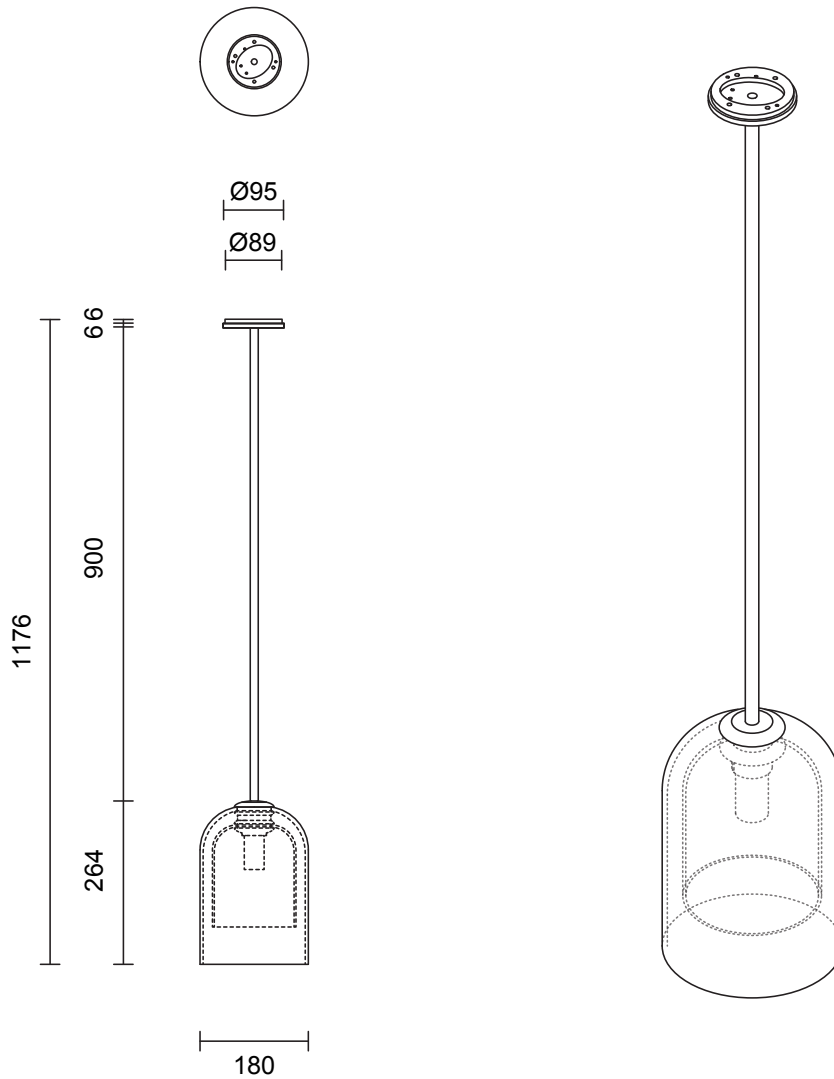

LUMI COLLECTION
PENDANT

LUMI COLLECTION
PENDANT

ARTICOLOSTUDIOS.COM

24V1

ABOUT LUMI

Cocooned in perfect symmetry, Lumi reimagines a traditional coachman's light to reflect a timeless and refined simplicity of form.

LEAD TIME

6 - 8 weeks

LIGHT SOURCE

240V E14 Fancy Round 4W LED
2700k warm white
400 lumens
Dimmable
Lamp included

ROD LENGTH

Rod lengths range between 400mm - 1600mm, in increments of 100mm.

WEIGHT

6kg