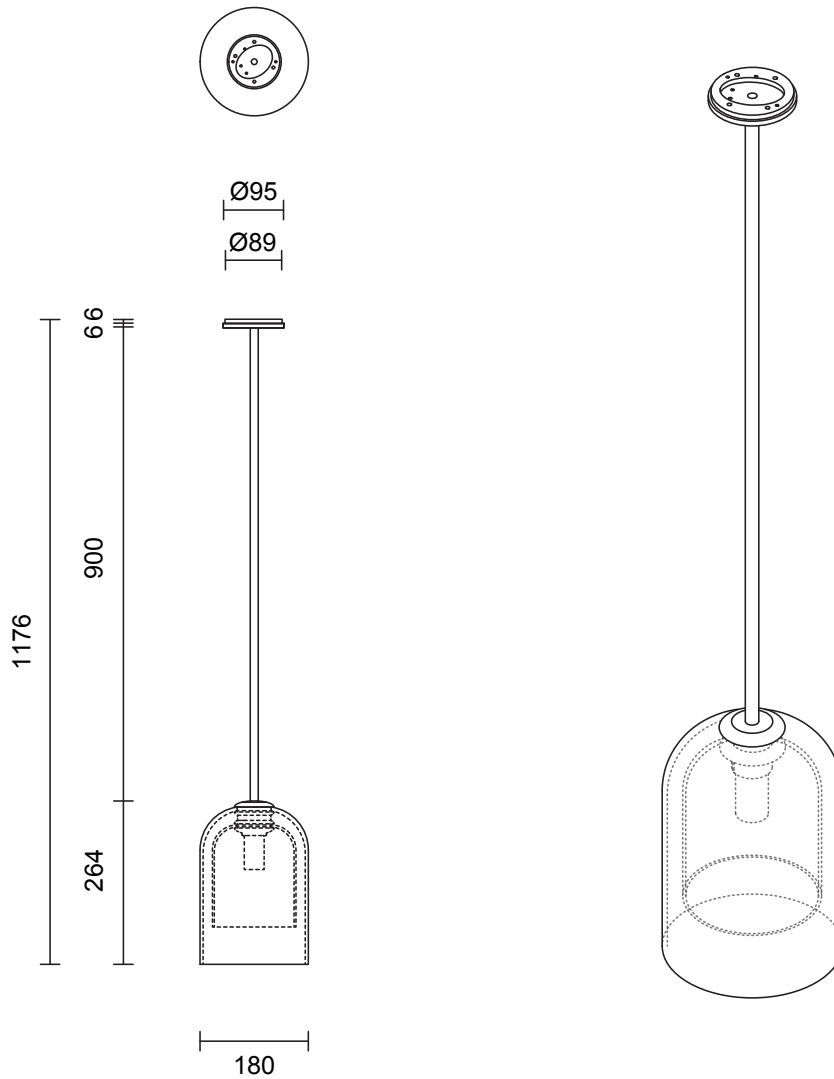

LUMI COLLECTION
PENDANT

LUMI COLLECTION
PENDANT

ARTICOLOSTUDIOS.COM

23V2

ABOUT LUMI

Cocooned in perfect symmetry, Lumi reimagines a traditional coachman's light to reflect a timeless and refined simplicity of form.

LEAD TIME

6 - 8 weeks

LIGHT SOURCE

240V E14 Fancy Round 4W LED
2700k warm white
400 lumens
Dimmable
Lamp included

ROD LENGTH

Rod lengths range between 400mm - 1600mm, in increments of 100mm.

WEIGHT

6kg