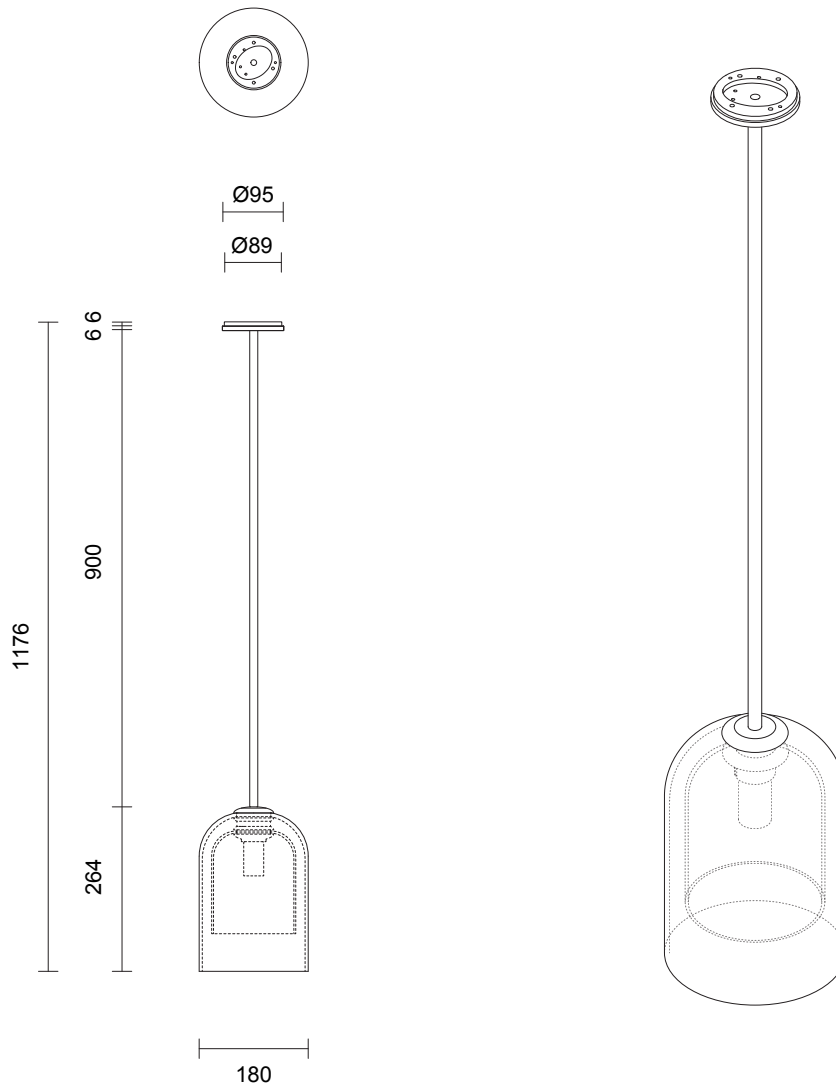

LUMI COLLECTION
PENDANT

LUMI COLLECTION

PENDANT

ARTICOLOSTUDIOS.COM

23V1

ABOUT LUMI

Cocooned in perfect symmetry, Lumi reimagines a traditional coachman's light to reflect a timeless and refined simplicity of form.

LEAD TIME

6 - 8 weeks

LIGHT SOURCE

240V E14 Fancy Round 4W LED
2700k warm white
400 lumens
Dimmable
Lamp included

ROD LENGTH

Rod lengths range between 400mm - 1600mm, in increments of 100mm.

WEIGHT

6kg