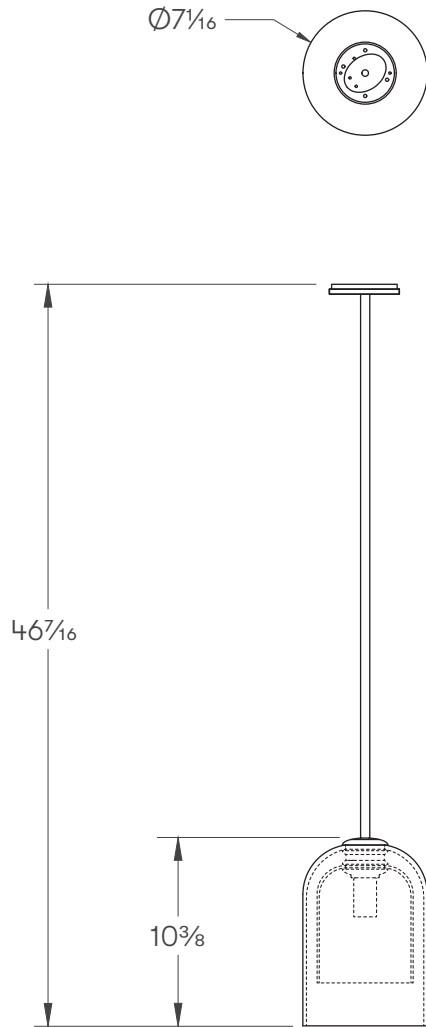

LUMI COLLECTION  
LARGE SINGLE PENDANT

LUMI COLLECTION  
LARGE SINGLE PENDANT

ARTICOLOSTUDIOS.COM

26V1

**ABOUT LUMI**

Cocooned in perfect symmetry, Lumi reimagines a traditional coachman's light to reflect a timeless and refined simplicity of form.

**METAL FINISHES**

**LEAD TIME**

8 - 10 weeks

**LIGHT SOURCE**

100-120V  
4W E12 G45 LED Bulb  
400 lumens  
2700k warm white  
90+ CRI  
Dimmable lamp included

**WEIGHT**

10 lb

**INSTALLATION**