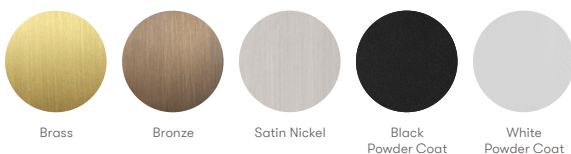

**METAL FINISHES**

**LEAD TIME**

8 - 10 weeks

**LIGHT SOURCE**

100-120V  
4W E12 G45 LED Bulb  
400 lumens  
2700k warm white  
90+ CRI  
Dimmable lamp included

**WEIGHT**

10 lb

**INSTALLATION**

Supplied with an external driver

**CERTIFICATION**

UL

**WARRANTY**

3 years

**FITTING FINISHES**

Brass  
Bronze\*  
Satin Nickel  
Black Powder Coat  
White Powder Coat  
White Powder Coat with Brass Arm  
\* As Bronze is a hand applied finish the depth of colour will vary

**OUTER SHADE COLOURS**

Clear  
Smoke  
Grey  
Drunken Emerald

**INNER SHADE COLOURS**

White  
Smoke  
Grey  
Frosted Smoke  
Frosted Grey  
Drunken Emerald