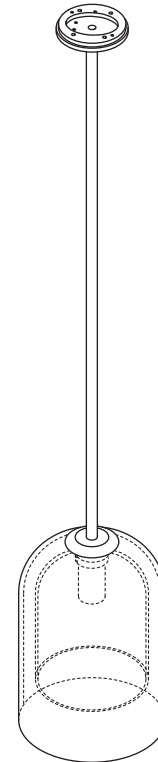

LUMI COLLECTION  
LARGE SINGLE PENDANT

LUMI COLLECTION  
LARGE SINGLE PENDANT

ARTICOLOSTUDIOS.COM

26V1

**ABOUT LUMI**

Cocooned in perfect symmetry, Lumi reimagines a traditional coachman's light to reflect a timeless and refined simplicity of form.

**METAL FINISHES**

**LEAD TIME**

8 - 10 weeks

**LIGHT SOURCE**

100-120V  
4W E12 G45 LED Bulb  
400 lumens  
2700k warm white  
90+ CRI  
Dimmable lamp included

**WEIGHT**

10 lb

**INSTALLATION**

Supplied with an external driver

**CERTIFICATION**

UL

**WARRANTY**

3 years

**FITTING FINISHES**

Brass  
Bronze\*  
Satin Nickel  
Black Powder Coat  
White Powder Coat  
White Powder Coat with Brass Arm  
\* As Bronze is a hand applied finish the depth of colour will vary