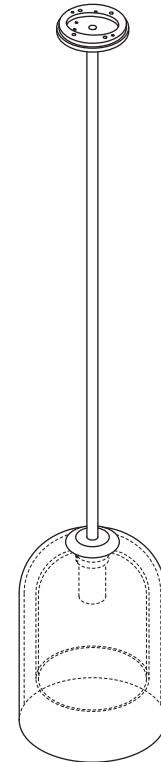

LUMI COLLECTION
LARGE SINGLE PENDANT

LUMI COLLECTION
LARGE SINGLE PENDANT

ARTICOLOSTUDIOS.COM

26V1

ABOUT LUMI

Cocooned in perfect symmetry, Lumi reimagines a traditional coachman's light to reflect a timeless and refined simplicity of form.

METAL FINISHES

SPECIFICATION SHEET *Australia / International*

LEAD TIME

6 - 8 weeks

LIGHT SOURCE

220-240V
4W E14 G45 LED Bulb
400 lumens
2700k warm white
90+ CRI
Dimmable lamp included

WEIGHT

6 kg

INSTALLATION

Supplied with an external driver

CERTIFICATION

CE/AU

WARRANTY

3 years

FITTING FINISHES

Brass
Bronze*
Satin Nickel
Black Powder Coat
White Powder Coat
White Powder Coat with Brass Arm
* As Bronze is a hand applied finish the depth of colour will vary