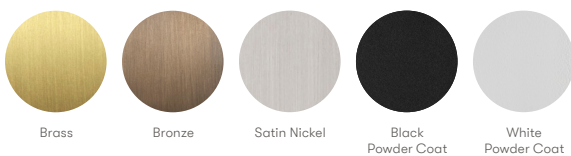

METAL FINISHES

SPECIFICATION SHEET *Australia / International*

LEAD TIME

6 - 8 weeks

LIGHT SOURCE

220-240V
4W E14 G45 LED Bulb
400 lumens
2700k warm white
90+ CRI
Dimmable lamp included

WEIGHT

6 kg

OUTER SHADE COLOURS

Clear
Smoke
Grey
Drunken Emerald

INNER SHADE COLOURS

White
Smoke
Grey
Frosted Smoke
Frosted Grey
Drunken Emerald