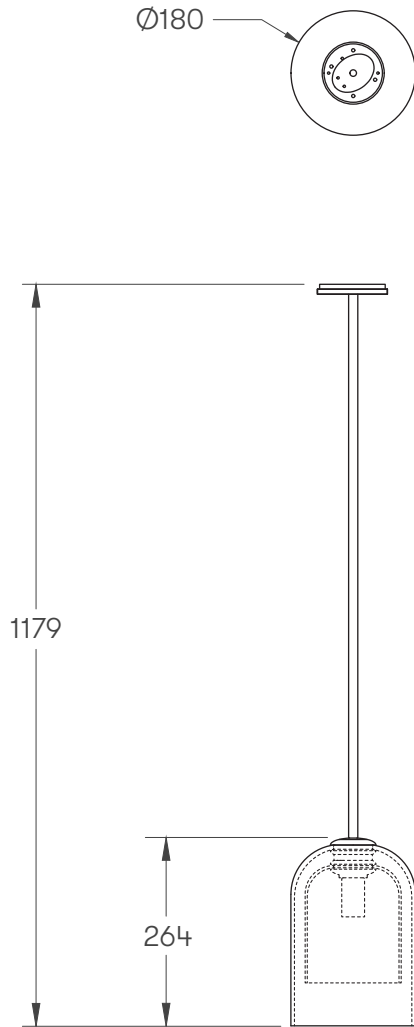

LUMI COLLECTION
LARGE SINGLE PENDANT

LUMI COLLECTION
LARGE SINGLE PENDANT

ARTICOLOSTUDIOS.COM

26V1

ABOUT LUMI

Cocooned in perfect symmetry, Lumi reimagines a traditional coachman's light to reflect a timeless and refined simplicity of form.

METAL FINISHES

SPECIFICATION SHEET *Australia / International*

LEAD TIME

6 - 8 weeks

LIGHT SOURCE

220-240V
4W E14 G45 LED Bulb
400 lumens
2700k warm white
90+ CRI
Dimmable lamp included

WEIGHT

6 kg