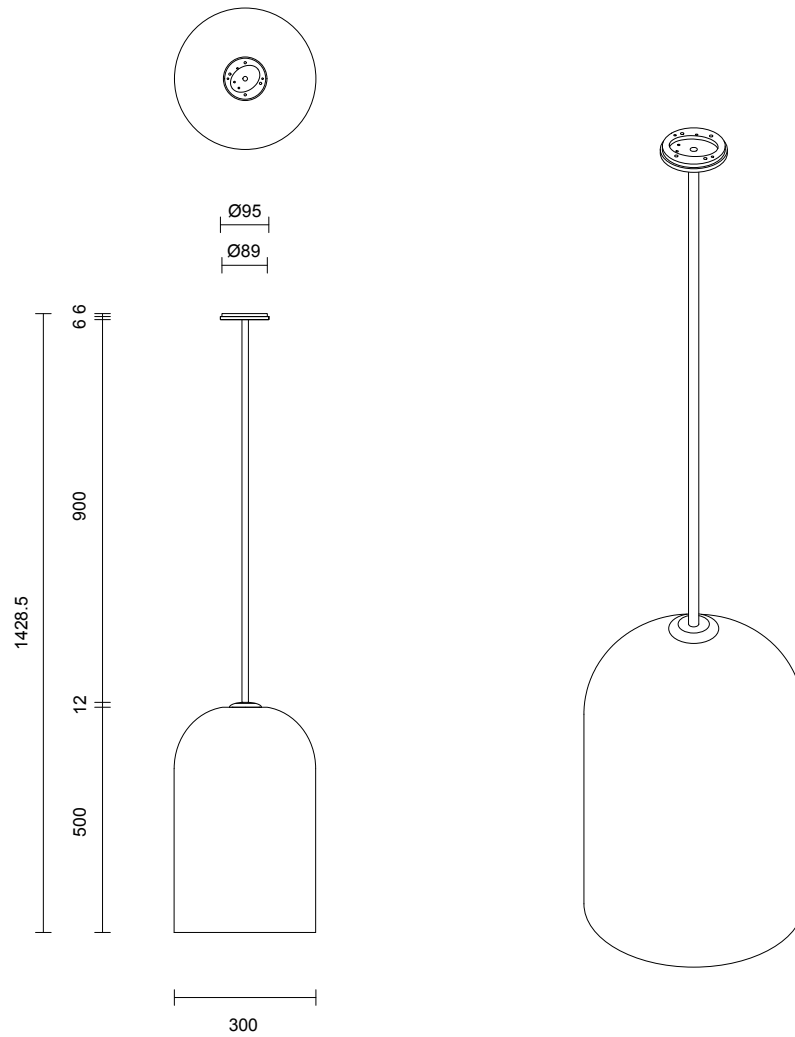

LUMI COLLECTION
EXTRA LARGE PENDANT

LUMI COLLECTION
EXTRA LARGE PENDANT

ARTICOLOSTUDIOS.COM

24V3

ABOUT LUMI

Lumi reimagines a traditional coachman's light to reflect a timeless and refined simplicity of form.

LEAD TIME

6 - 8 weeks

LIGHT SOURCE

240V E27 95mm 8W LED
2700k warm white
700 lumens
Dimmable
Lamp included

ROD LENGTH

Rod lengths range between
400mm - 1600mm, in increments
of 100mm.

WEIGHT

9kg

Clear
Snow
Grey

* Single outer shade only