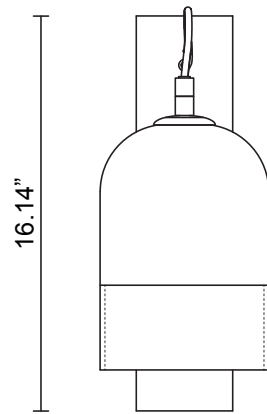

INDI COLLECTION
WALL SCONCE

INDI COLLECTION

ARTICOLOSTUDIOS.COM

WALL SCONCE

3.93"

16.14"

7.08"

10.08"

INSTALLATION

Supplied with mounting plate to fit
4.0 square Jbox

WEIGHT

10 lb

CERTIFICATION STANDARD

UL

WARRANTY

3 years