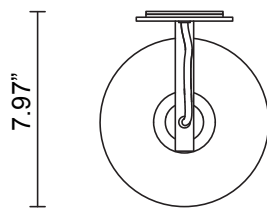

INDI COLLECTION
WALL SCONCE

INDI COLLECTION

ARTICOLOSTUDIOS.COM

WALL SCONCE

3.93"

16.14"

7.08"

10.08"

INSTALLATION

Supplied with mounting plate to fit
4.0 square Jbox

WEIGHT

10 lb

CERTIFICATION STANDARD

UL

WARRANTY

3 years