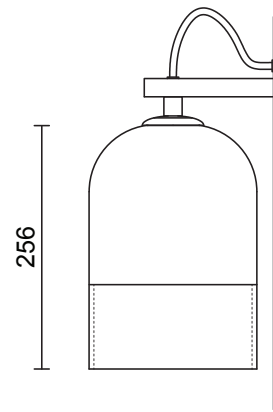

INDI COLLECTION  
WALL SCONCE

WALL SCONCE

100

180

256

244/2

**ABOUT INDI**

Indi pairs historic craftsmanship and traditional handicrafts through the tactility of textured weaving, creating a contemporary modernism.

**LEAD TIME**

6 - 8 weeks

**LIGHT SOURCE**

240V E14 Fancy Round 4W LED  
2700K warm white  
400 lumens  
Dimmable  
Lamp included

**WEIGHT**

5kg

**CERTIFICATION**

CE/AU