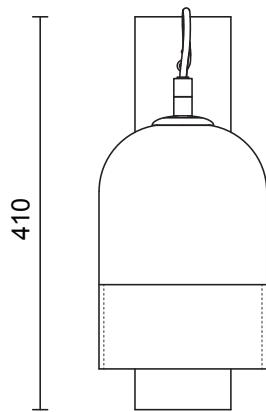

WALL SCONCE

100

180

256

244/2

ABOUT INDI

Indi pairs historic craftsmanship and traditional handicrafts through the tactility of textured weaving, creating a contemporary modernism.

LEAD TIME

6 - 8 weeks

LIGHT SOURCE

240V E14 Fancy Round 4W LED
2700K warm white
400 lumens
Dimmable
Lamp included

WEIGHT

5kg

CERTIFICATION

CE/AU

WARRANTY

3 years

FITTING FINISHES

Black Electroplate
White Powder Coat
White Powder Coat with Brass Arm
Black Powder Coat

SHADE COLOURS

Clear
Smoke
Grey

WEAVE COLOURS*

Black
Natural
Sand
White
Teal

*All weave colours available individually or in a 2/3 split combination.

FLEX CORD COLOURS

Black
White
Natural Linen
Mid Grey Linen
Black and White