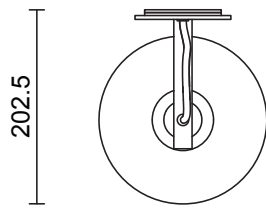

INDI COLLECTION  
WALL SCONCE

WALL SCONCE

100

180

256

244/2

**ABOUT INDI**

Indi pairs historic craftsmanship and traditional handicrafts through the tactility of textured weaving, creating a contemporary modernism.

**LEAD TIME**

6 - 8 weeks

**LIGHT SOURCE**

240V E14 Fancy Round 4W LED  
2700K warm white  
400 lumens  
Dimmable  
Lamp included

**WEIGHT**

5kg

**CERTIFICATION**

CE/AU