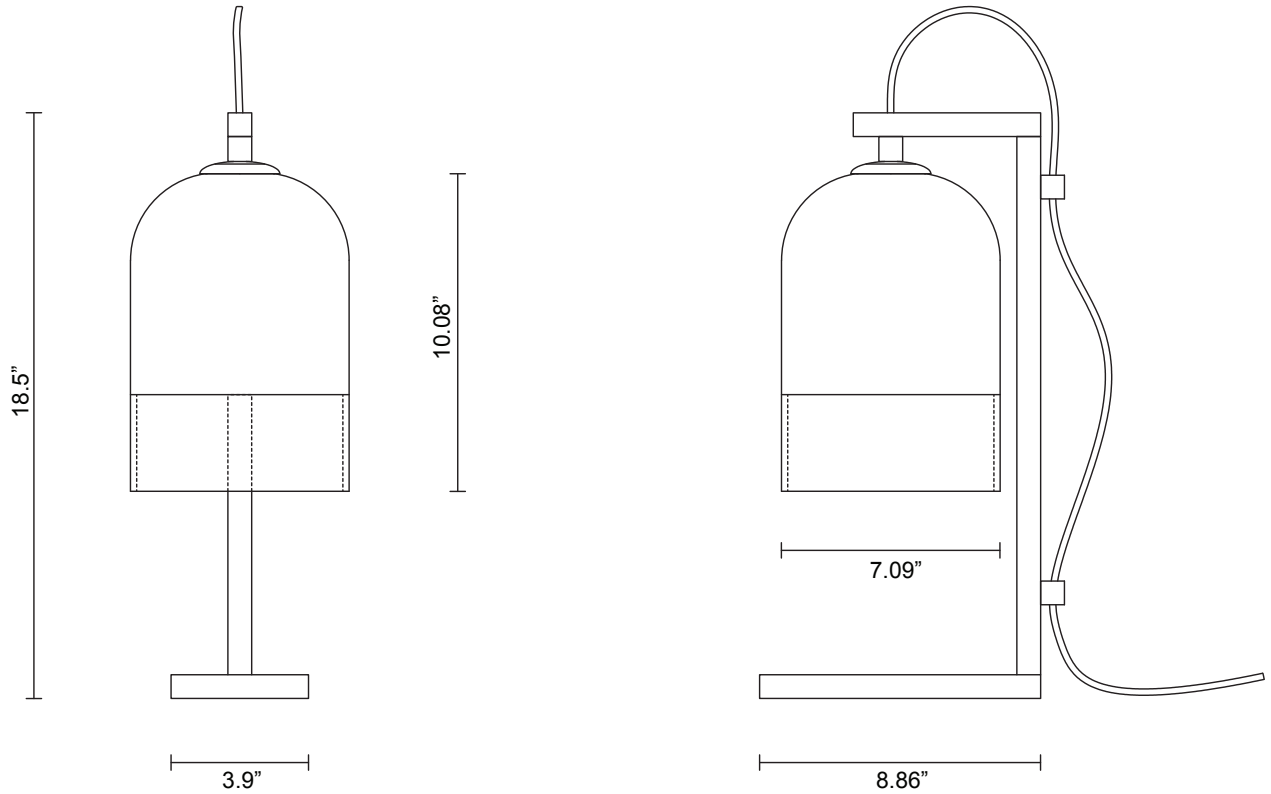

INDI COLLECTION

ARTICOLOSTUDIOS.COM

TABLE LAMP

24V2

ABOUT INDI

Indi pairs historic craftsmanship and traditional handicrafts through the tactility of textured weaving, creating a contemporary modernism.

LEAD TIME

8 - 10 weeks

LIGHT SOURCE

120V E12 4W LED
2700K warm white
350 lumens
Lamp included

WEIGHT

13 lb

CERTIFICATION STANDARD

UL

WARRANTY

3 years

FITTING FINISHES

Brass
Black Powder Coat
White Powder Coat
Black Powder Coat

SHADE COLOURS

Clear
Smoke
Grey

WEAVE COLOURS*

Black
Natural
Sand
White
Teal

*All weave colours available individually or in a 2/3 split combination.

FLEX CORD COLOURS

Black
White
Ivory
Natural Linen
Mid Grey Linen