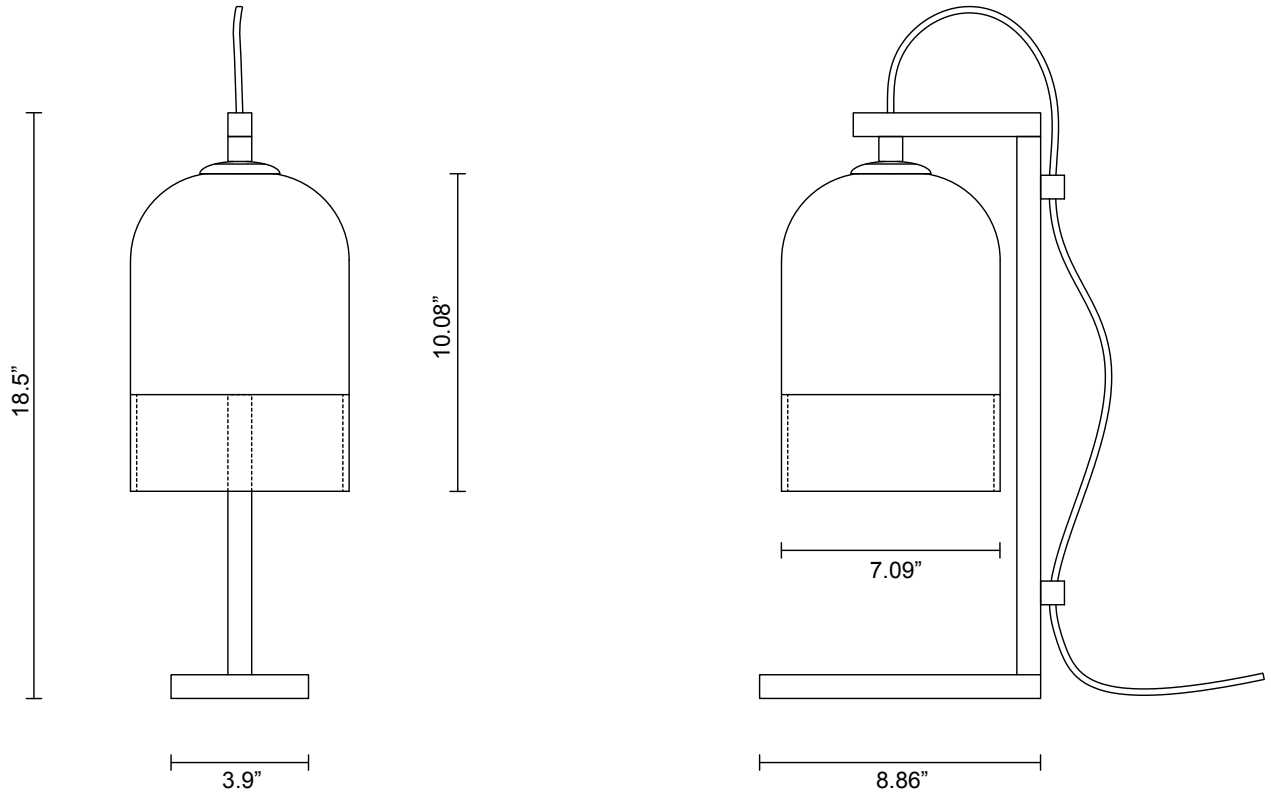

INDI COLLECTION

ARTICOLOSTUDIOS.COM

TABLE LAMP

23V3

ABOUT INDI

Indi pairs historic craftsmanship and traditional handicrafts through the tactility of textured weaving, creating a contemporary modernism.

LEAD TIME

8 - 10 weeks

LIGHT SOURCE

120V E12 4W LED
2700K warm white
350 lumens
Lamp included

WEIGHT

13 lb

CERTIFICATION STANDARD

UL

WARRANTY

3 years

FITTING FINISHES

Brass
Black Powder Coat
White Powder Coat
Black Powder Coat

SHADE COLOURS

Clear
Smoke
Grey

WEAVE COLOURS*

Black
Natural
Sand
White
Teal
Olive

*All weave colours available individually or in a 2/3 split combination.

FLEX CORD COLOURS

Black
White
Ivory
Natural Linen
Mid Grey Linen