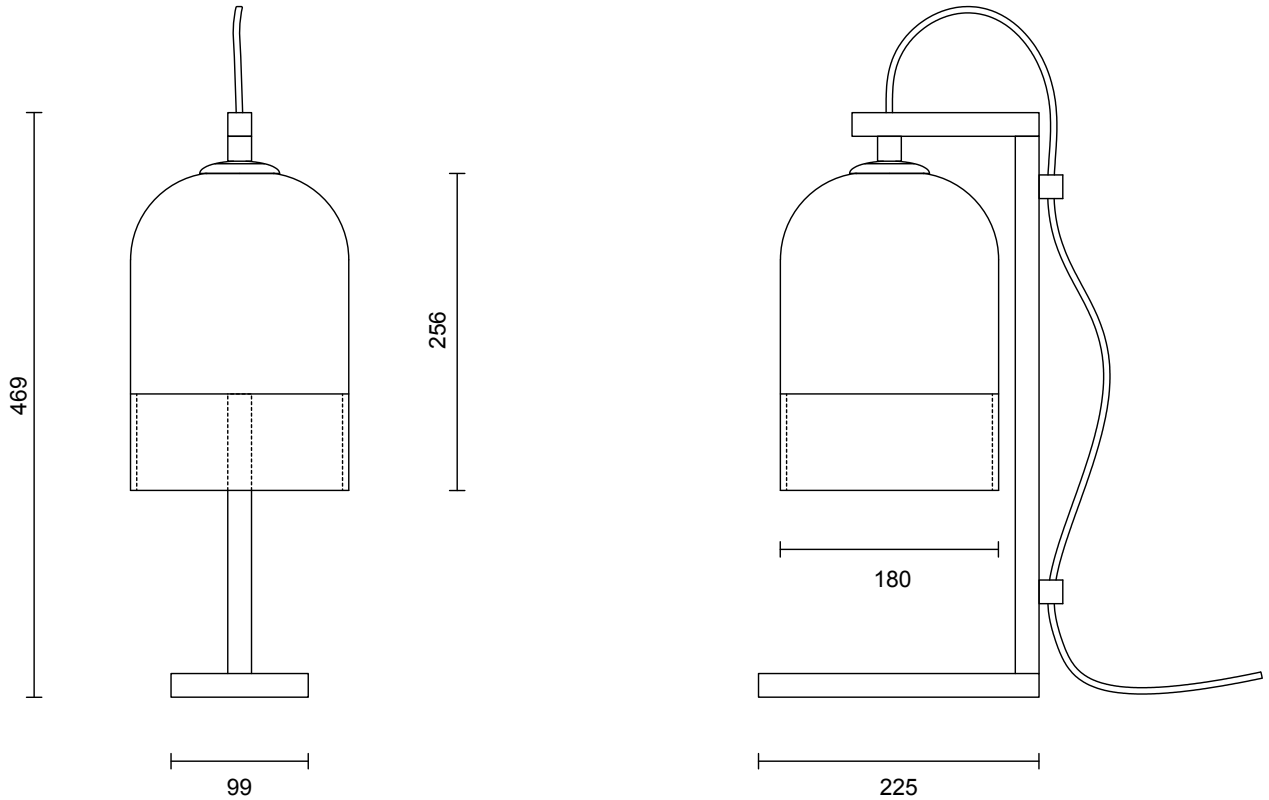

INDI COLLECTION
TABLE LAMP

TABLE LAMP

24V1

ABOUT INDI

Indi pairs historic craftsmanship and traditional handicrafts through the tactility of textured weaving, creating a contemporary modernism.

LEAD TIME

6 - 8 weeks

LIGHT SOURCE

240V E14 Fancy Round 4W LED
2700K warm white
400 lumens
Lamp included

WEIGHT

6kg

CERTIFICATION

CE/AU

WARRANTY

3 years