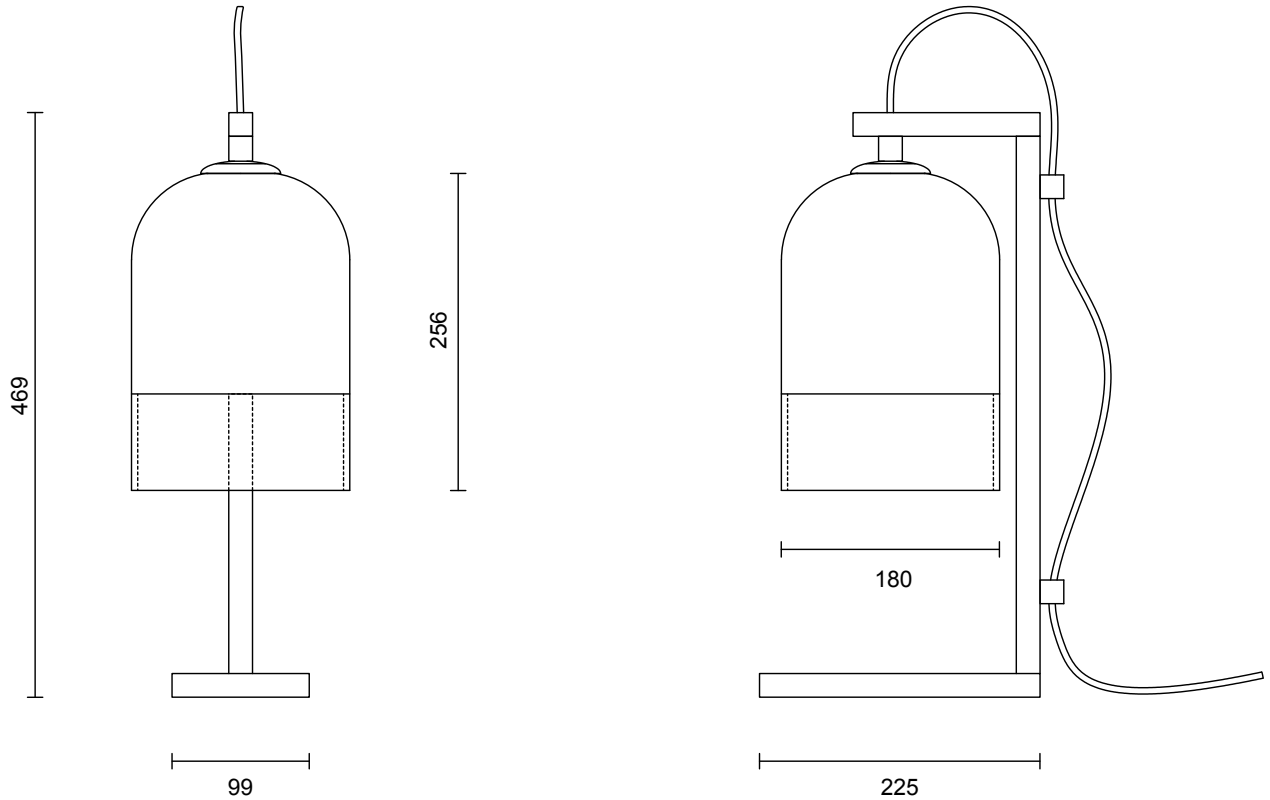

INDI COLLECTION
TABLE LAMP

TABLE LAMP

23V2

ABOUT INDI

Indi pairs historic craftsmanship and traditional handicrafts through the tactility of textured weaving, creating a contemporary modernism.

LEAD TIME

6 - 8 weeks

LIGHT SOURCE

240V E14 Fancy Round 4W LED
2700K warm white
400 lumens
Lamp included

WEIGHT

6kg

CERTIFICATION

CE/AU

WARRANTY

3 years