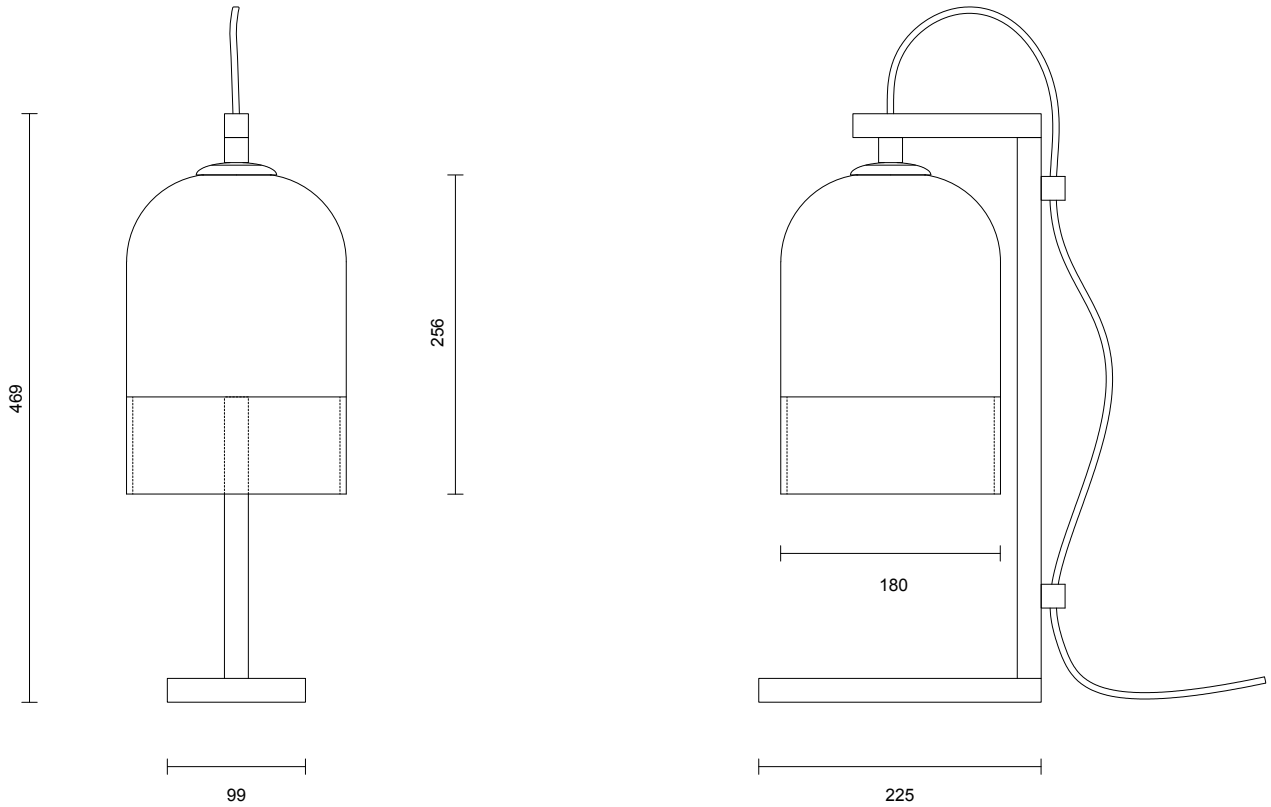

INDI COLLECTION
TABLE LAMP

TABLE LAMP

23V1

ABOUT INDI

Indi pairs historic craftsmanship and traditional handicrafts through the tactility of textured weaving, creating a contemporary modernism.

LEAD TIME

6 - 8 weeks

LIGHT SOURCE

240V E14 Fancy Round 4W LED
2700K warm white
400 lumens
Lamp included

WEIGHT

6kg

CERTIFICATION

CE/AU

WARRANTY

3 years