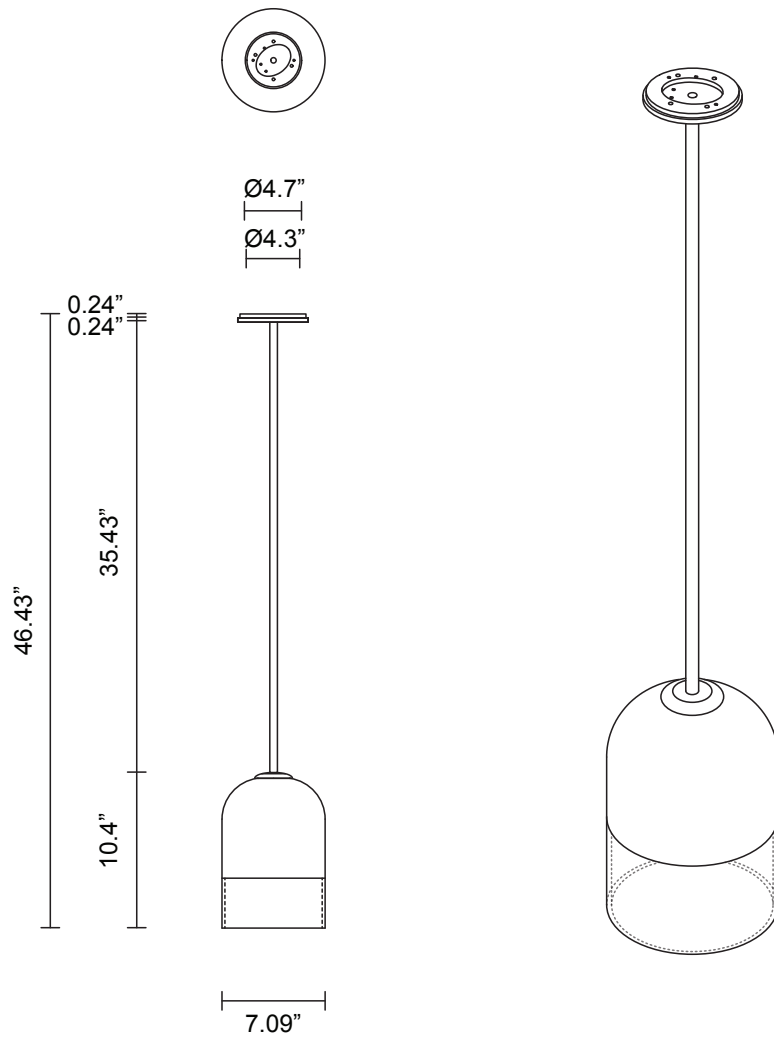

INDI COLLECTION
PENDANT

ARTICOLOSTUDIOS.COM

24/13

ABOUT INDI

Indi pairs historic craftsmanship and traditional handicrafts through the tactility of textured weaving, creating a contemporary modernism.

LEAD TIME

8 - 10 weeks

LIGHT SOURCE

120V E12 4W LED
2700k warm white
350 lumens
Dimmable
Lamp included

INSTALLATION

Supplied with mounting plate to fit
4.0 square Jbox

ROD LENGTH

Rod lengths range between 15.75"
(400mm) - 63" (1600mm), in
increments of 3.94" (100mm).

WEIGHT

9.5 lb

CERTIFICATION STANDARD

UL

WARRANTY

3 years

FITTING FINISHES

Brass
Bronze*
Satin Nickel
Black Electroplate
White Powder Coat
Black Powder Coat

*As Bronze is a hand applied finish,
the depth of colour will vary

SHADE COLOURS

Clear
Smoke

WEAVE COLOURS

Black
Natural
Sand
White
Teal

*All weave colours available individually
or in a 2/3 split combination.