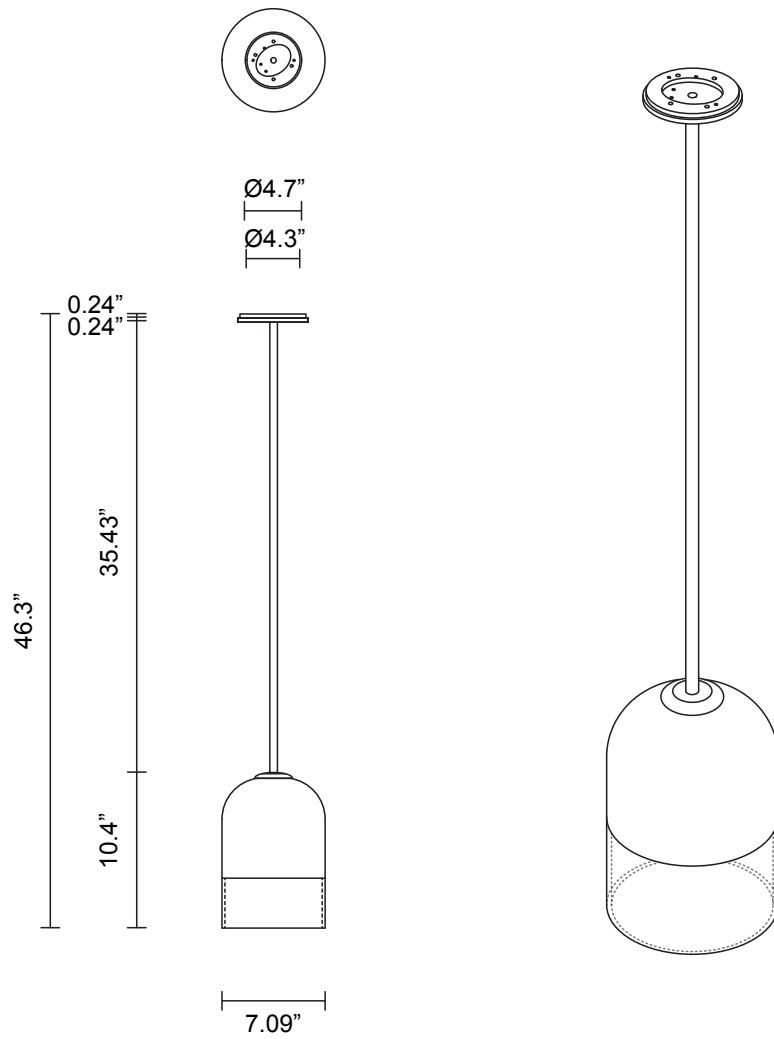

INDI COLLECTION
PENDANT

ARTICOLOSTUDIOS.COM

24V1

ABOUT INDI

Indi pairs historic craftsmanship and traditional handicrafts through the tactility of textured weaving, creating a contemporary modernism.

LEAD TIME

8 - 10 weeks

LIGHT SOURCE

120V E12 4W LED
2700k warm white
350 lumens
Dimmable
Lamp included

INSTALLATION

Supplied with mounting plate to fit
4.0 square Jbox

ROD LENGTH

Rod lengths range between 15.75"
(400mm) - 63" (1600mm), in
increments of 3.94" (100mm).

WEIGHT

9.5 lb

CERTIFICATION STANDARD

UL

WARRANTY

3 years

FITTING FINISHES

Brass
Bronze*
Satin Nickel
Black Electroplate
White Powder Coat
Black Powder Coat

*As Bronze is a hand applied finish, the depth of colour will vary

SHADE COLOURS

Clear
Smoke

WEAVE COLOURS

Black
Natural
Sand
White
Teal
Olive

*All weave colours available individually or in a 2/3 split combination.