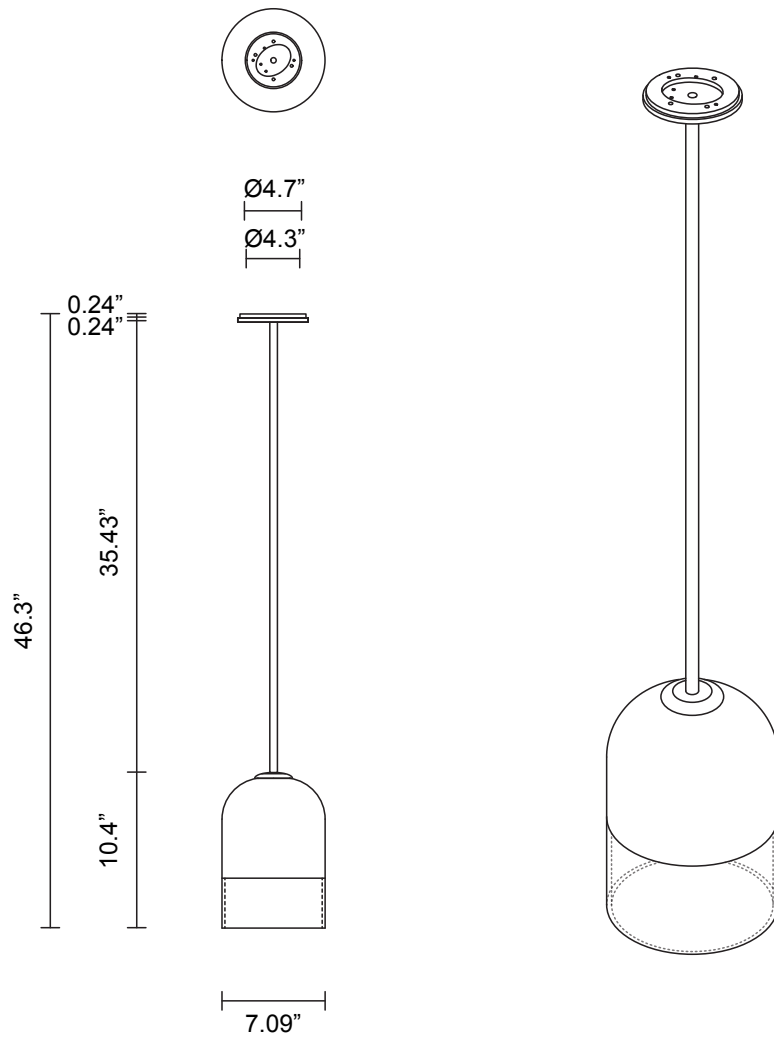

INDI COLLECTION
PENDANT

ARTICOLOSTUDIOS.COM

23V3

ABOUT INDI

Indi pairs historic craftsmanship and traditional handicrafts through the tactility of textured weaving, creating a contemporary modernism.

LEAD TIME

8 - 10 weeks

LIGHT SOURCE

120V E12 4W LED
2700k warm white
350 lumens
Dimmable
Lamp included

INSTALLATION

Supplied with mounting plate to fit
4.0 square Jbox

ROD LENGTH

Rod lengths range between 15.75"
(400mm) - 63" (1600mm), in
increments of 3.94" (100mm).

WEIGHT

9.5 lb

CERTIFICATION STANDARD

UL

WARRANTY

3 years

FITTING FINISHES

Brass
Mid Bronze
Satin Nickel
Black Electroplate
White Powder Coat
Black Powder Coat

SHADE COLOURS

Clear
Smoke

WEAVE COLOURS

Black
Natural
Sand
White
Teal
Olive

*All weave colours available individually
or in a 2/3 split combination.