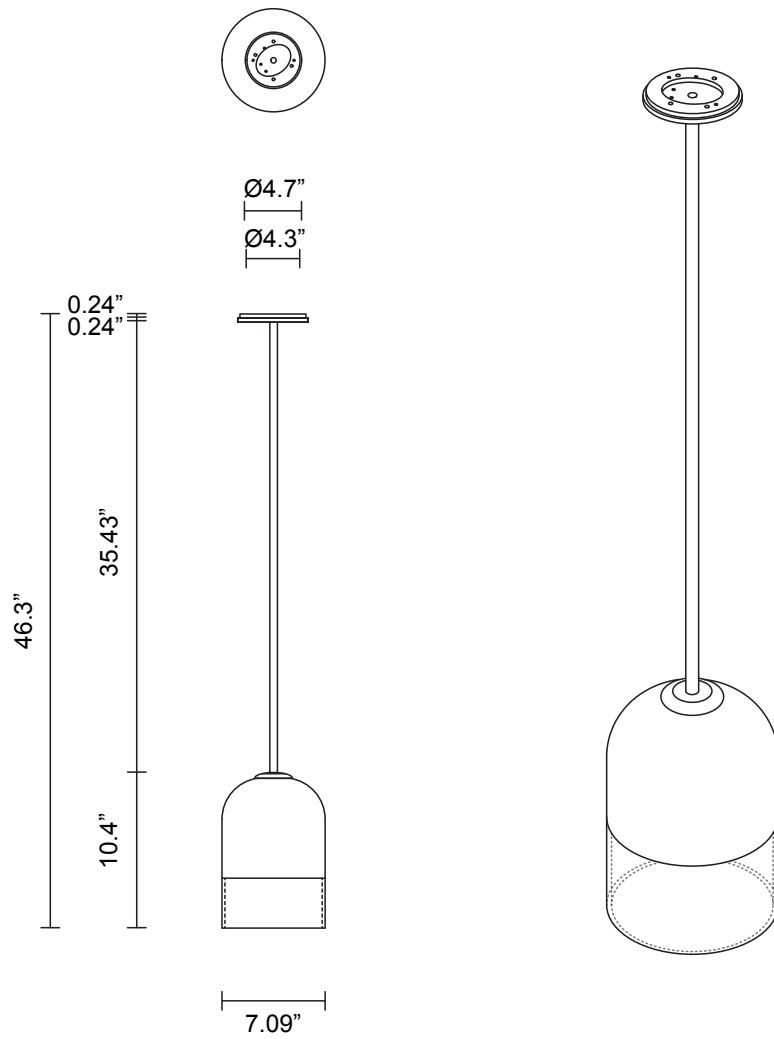

INDI COLLECTION
PENDANT

ARTICOLOSTUDIOS.COM

23V2

ABOUT INDI

Indi pairs historic craftsmanship and traditional handicrafts through the tactility of textured weaving, creating a contemporary modernism.

LEAD TIME

8 - 10 weeks

LIGHT SOURCE

120V E12 4W LED
2700k warm white
350 lumens
Dimmable
Lamp included

INSTALLATION

Supplied with mounting plate to fit
4.0 square Jbox

ROD LENGTH

Rod lengths range between 15.75"
(400mm) - 63" (1600mm), in
increments of 3.94" (100mm).

WEIGHT

9.5 lb

CERTIFICATION STANDARD

UL

WARRANTY

3 years

FITTING FINISHES

Brass
Mid Bronze
Satin Nickel
Black Electroplate
White Powder Coat
Graphite Powder Coat

SHADE COLOURS

Clear
Smoke

WEAVE COLOURS

Black
Natural
Sand
White
Teal
Olive

*All weave colours available individually
or in a 2/3 split combination.