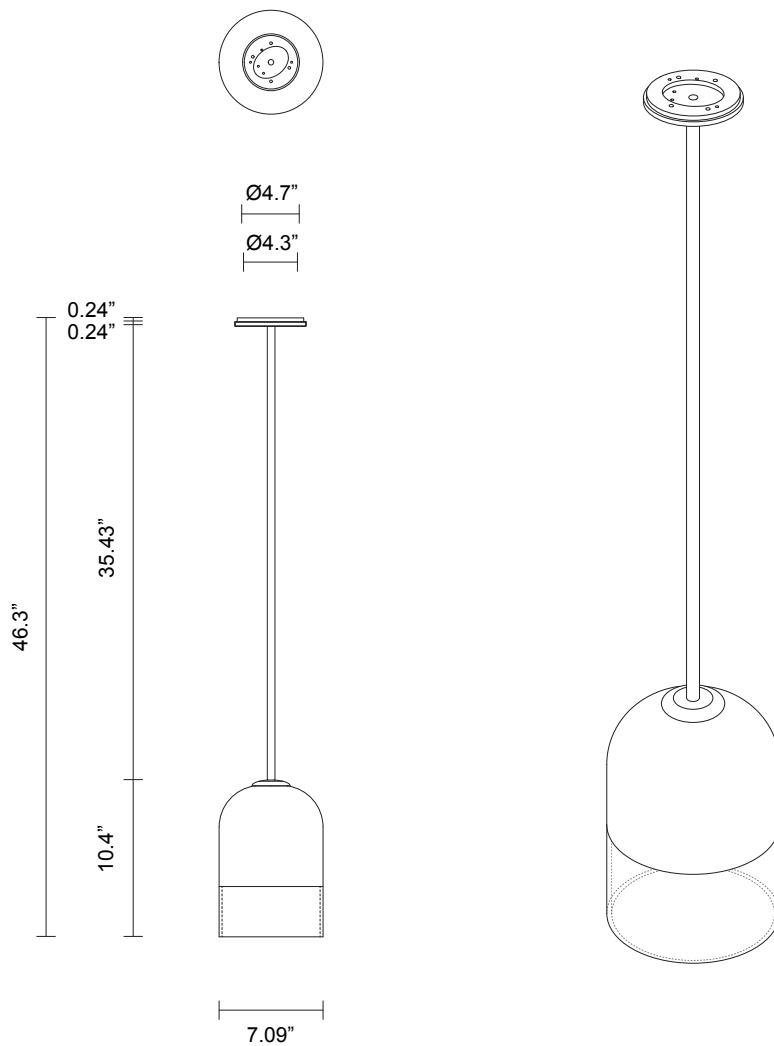

INDI COLLECTION
PENDANT

ARTICOLOSTUDIOS.COM

23V1

ABOUT INDI

Indi pairs historic craftsmanship and traditional handicrafts through the tactility of textured weaving, creating a contemporary modernism.

LEAD TIME

8 - 10 weeks

LIGHT SOURCE

120V E12 4W LED
2700k warm white
350 lumens
Dimmable
Lamp included

INSTALLATION

Supplied with mounting plate to fit
4.0 square Jbox

ROD LENGTH

Rod lengths range between 15.75"
(400mm) - 63" (1600mm), in
increments of 3.94" (100mm).

WEIGHT

9.5 lb

CERTIFICATION

US/ETL/CA

WARRANTY

3 years

FITTING FINISHES

Brass
Mid Bronze
Satin Nickel
Black Electroplate
White Powder Coat
Graphite Powder Coat

SHADE COLOURS

Clear
Smoke

WEAVE COLOURS

Black
Natural
Sand
White
Teal
Olive

*All weave colours available individually
or in a 2/3 split combination.