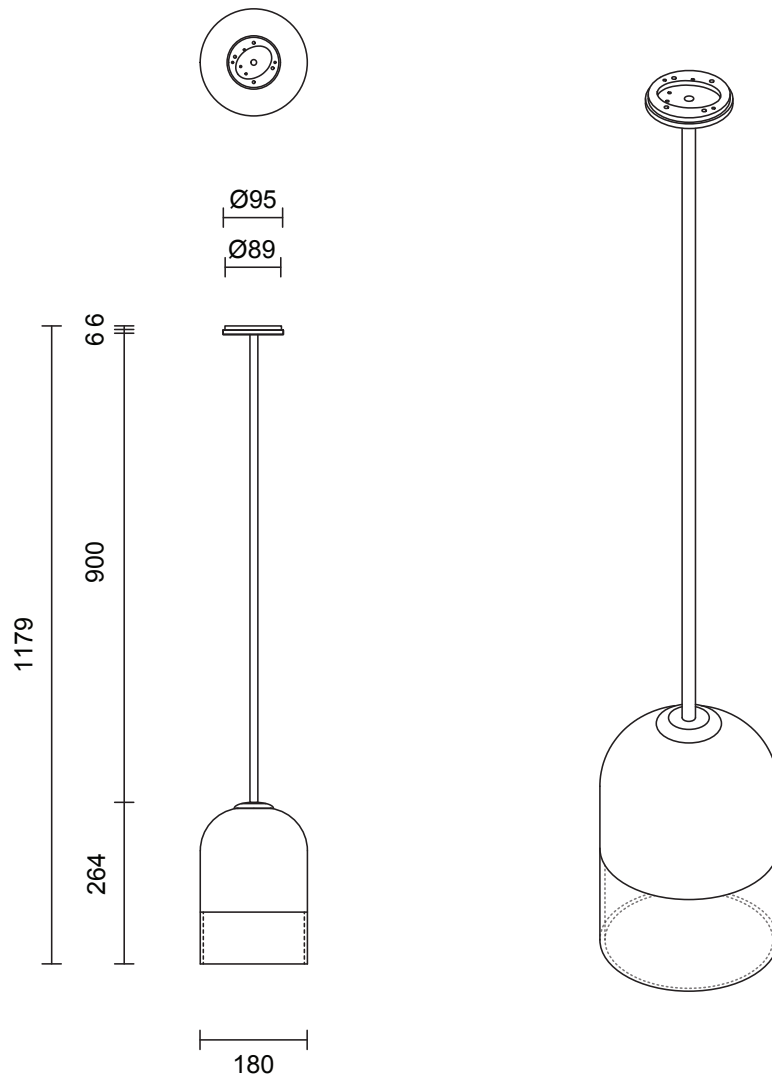

INDI COLLECTION

PENDANT

ARTICOLOSTUDIOS.COM

24V3

ABOUT INDI

Indi pairs historic craftsmanship and traditional handicrafts through the tactility of textured weaving, creating a contemporary modernism.

LEAD TIME

6 - 8 weeks

LIGHT SOURCE

240V E14 Fancy Round 4W LED
2700k warm white
400 lumens
Dimmable
Lamp included

ROD LENGTH

Rod lengths range between
400mm - 1600mm, in increments
of 100mm.

WEIGHT

4kg

CERTIFICATION

CE/AU

WARRANTY

3 years

FITTING FINISHES

Brass
Bronze*
Satin Nickel
Black Electroplate
White Powder Coat
Black Powder Coat

* As Bronze is a hand applied finish
the depth of colour will vary

SHADE COLOURS

Clear
Smoke

WEAVE COLOURS

Black
Natural
Sand
White
Teal

*All weave colours available individually
or in a 2/3 split combination.