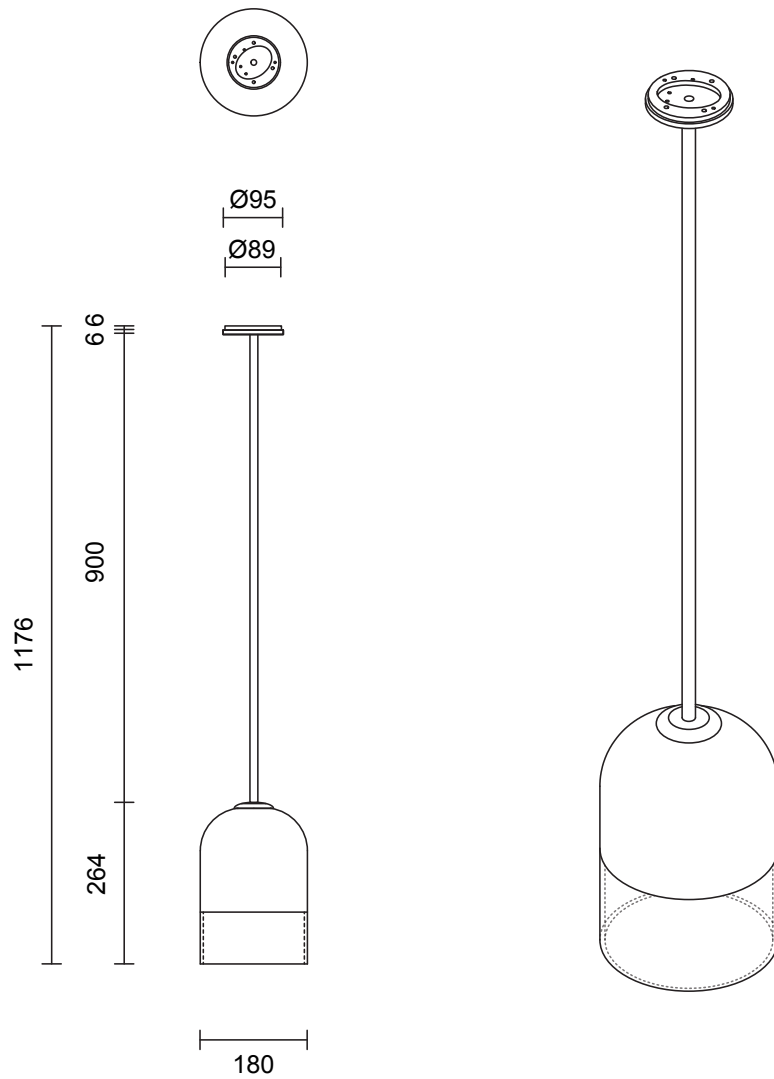

INDI COLLECTION

PENDANT

ARTICOLOSTUDIOS.COM

24V1

ABOUT INDI

Indi pairs historic craftsmanship and traditional handicrafts through the tactility of textured weaving, creating a contemporary modernism.

LEAD TIME

6 - 8 weeks

LIGHT SOURCE

240V E14 Fancy Round 4W LED
2700k warm white
400 lumens
Dimmable
Lamp included

ROD LENGTH

Rod lengths range between
400mm - 1600mm, in increments
of 100mm.

WEIGHT

4kg

CERTIFICATION

CE/AU

WARRANTY

3 years

FITTING FINISHES

Brass
Bronze*
Satin Nickel
Black Electroplate
White Powder Coat
Black Powder Coat

* As Bronze is a hand applied finish
the depth of colour will vary

SHADE COLOURS

Clear
Smoke

WEAVE COLOURS

Black
Natural
Sand
White
Teal
Olive