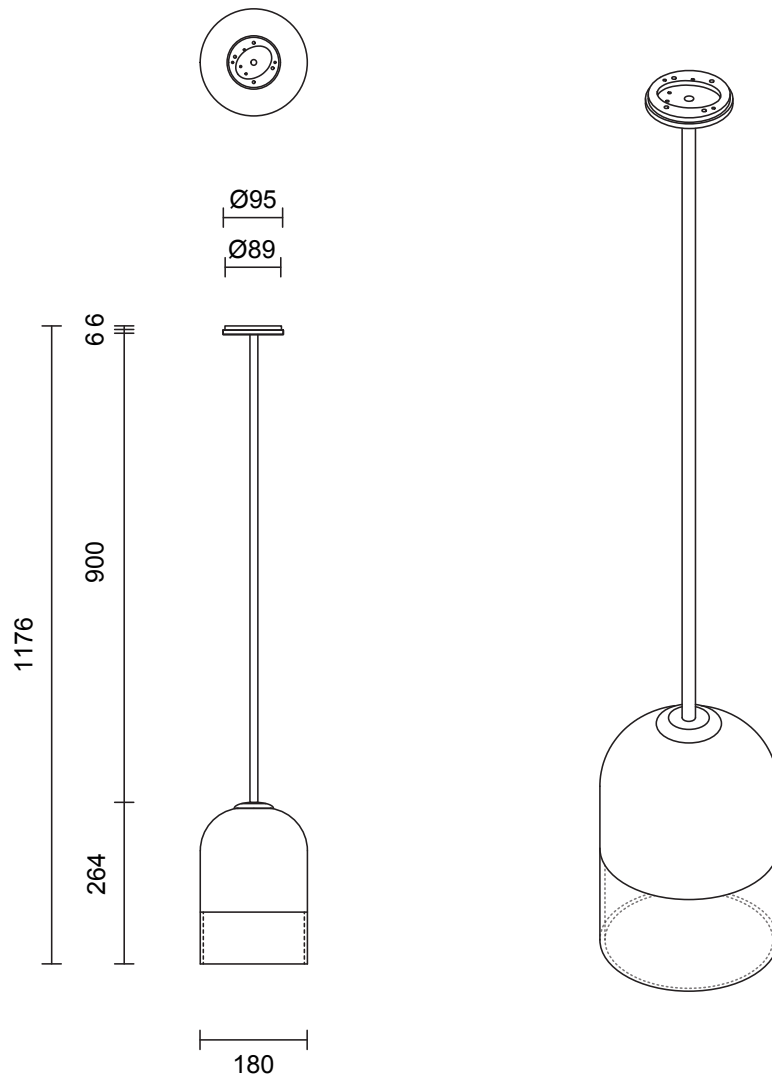

INDI COLLECTION

PENDANT

ARTICOLOSTUDIOS.COM

23V2

ABOUT INDI

Indi pairs historic craftsmanship and traditional handicrafts through the tactility of textured weaving, creating a contemporary modernism.

LEAD TIME

6 - 8 weeks

LIGHT SOURCE

240V E14 Fancy Round 4W LED
2700k warm white
400 lumens
Dimmable
Lamp included

ROD LENGTH

Rod lengths range between
400mm - 1600mm, in increments
of 100mm.

WEIGHT

4kg

CERTIFICATION

CE/AU

WARRANTY

3 years

FITTING FINISHES

Brass
Mid Bronze
Satin Nickel
Black Electroplate
White Powder Coat
Black Powder Coat

SHADE COLOURS

Clear
Smoke

WEAVE COLOURS

Black
Natural
Sand
White
Teal
Olive

*All weave colours available individually
or in a 2/3 split combination.