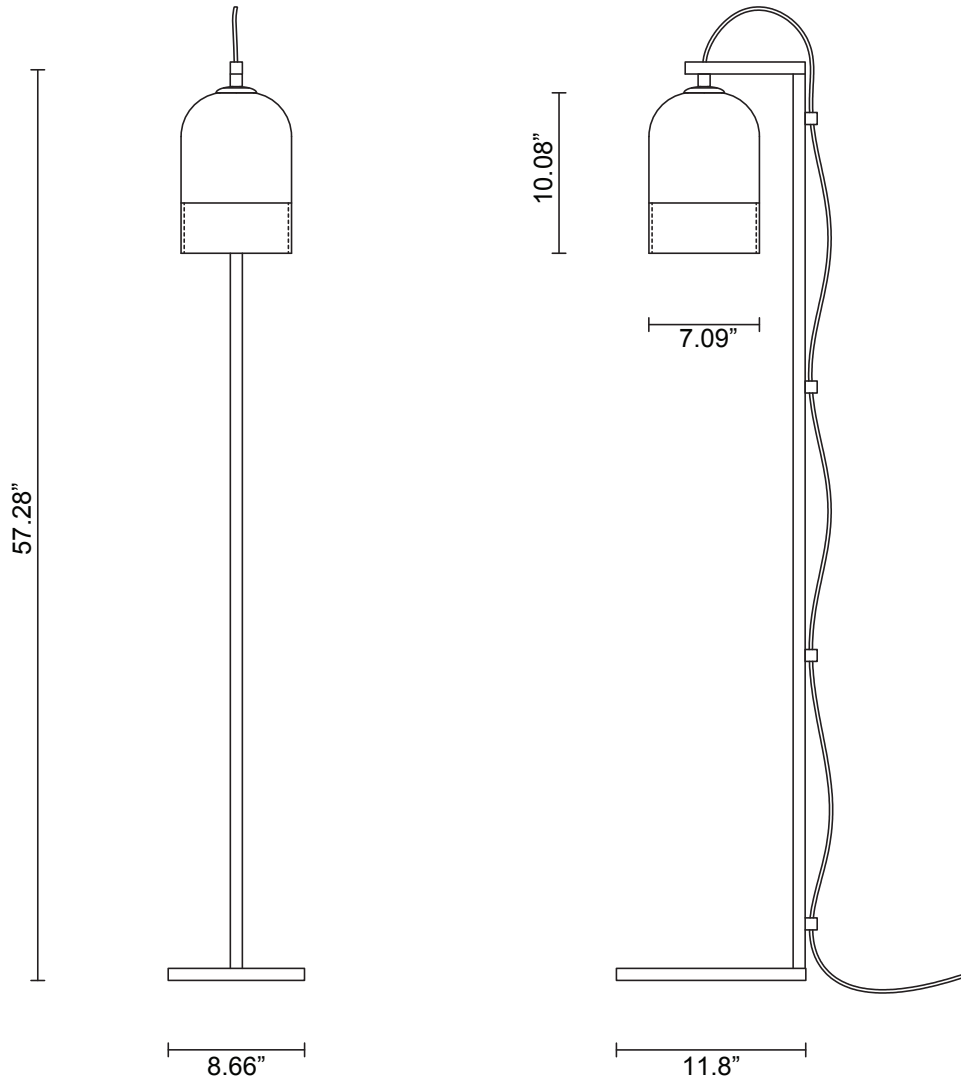

INDI COLLECTION
FLOOR LAMP

ARTICOLOSTUDIOS.COM

24V2

ABOUT INDI

Indi pairs historic craftsmanship and traditional handicrafts through the tactility of textured weaving, creating a contemporary modernism.

LEAD TIME

8 - 10 weeks

LIGHT SOURCE

140V E12 4W LED
2700K warm white
350 lumens
Lamp included

WEIGHT

37.5 lb

CERTIFICATION STANDARD

UL

WARRANTY

3 years

FITTING FINISHES

Brass
Black Powder Coat
White Powder Coat
Black Powder Coat

SHADE COLOURS

Clear
Smoke
Grey

WEAVE COLOURS*

Black
Natural
Sand
White
Teal

*All weave colours available individually or in a 2/3 split combination.

FLEX CORD COLOURS

Black
White
Ivory
Natural Linen
Mid Grey Linen