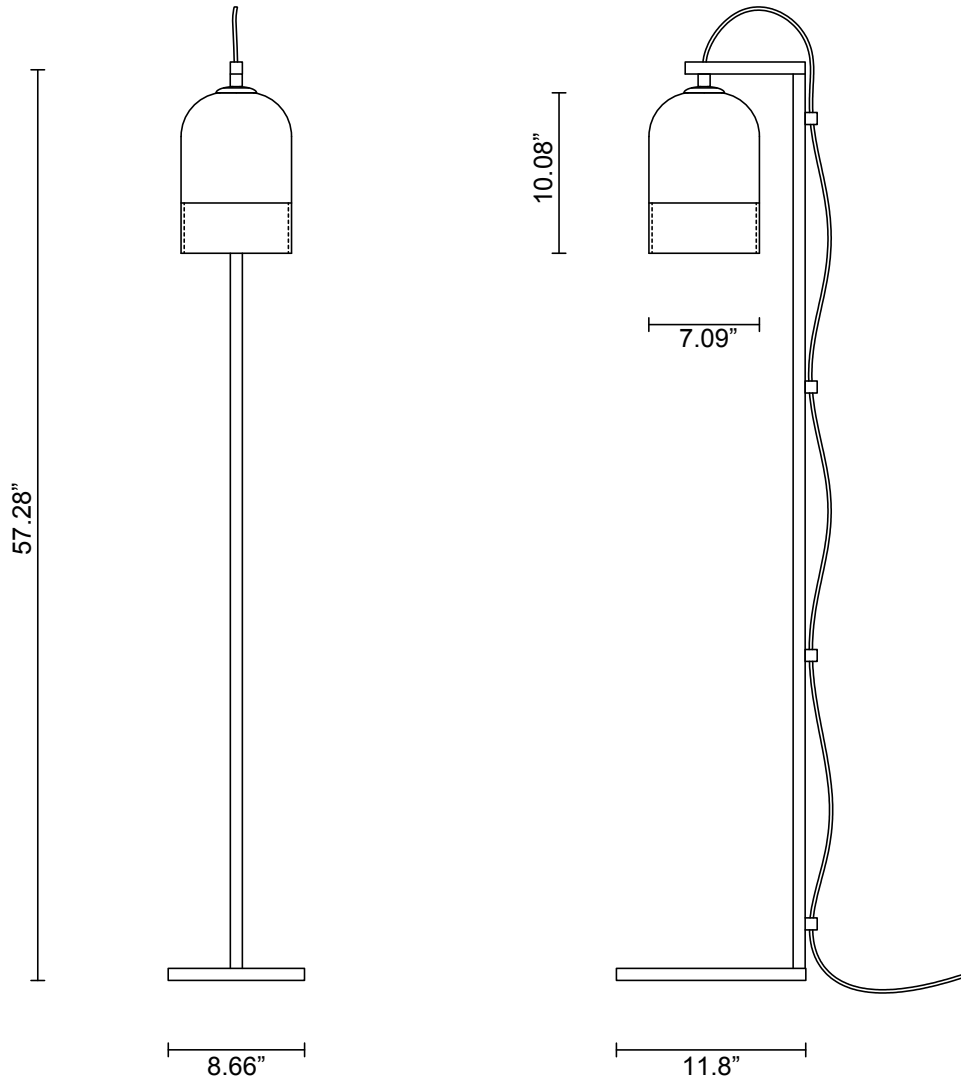

INDI COLLECTION
FLOOR LAMP

ARTICOLOSTUDIOS.COM

24V1

ABOUT INDI

Indi pairs historic craftsmanship and traditional handicrafts through the tactility of textured weaving, creating a contemporary modernism.

LEAD TIME

8 - 10 weeks

LIGHT SOURCE

140V E12 4W LED
2700K warm white
350 lumens
Lamp included

WEIGHT

37.5 lb

CERTIFICATION STANDARD

UL

WARRANTY

3 years

FITTING FINISHES

Brass
White Powder Coat
Black Powder Coat

SHADE COLOURS

Clear
Smoke
Grey

WEAVE COLOURS*

Black
Natural
Sand
White
Teal
Olive

*All weave colours available individually or in a 2/3 split combination.

FLEX CORD COLOURS

Black
White
Ivory
Natural Linen
Mid Grey Linen