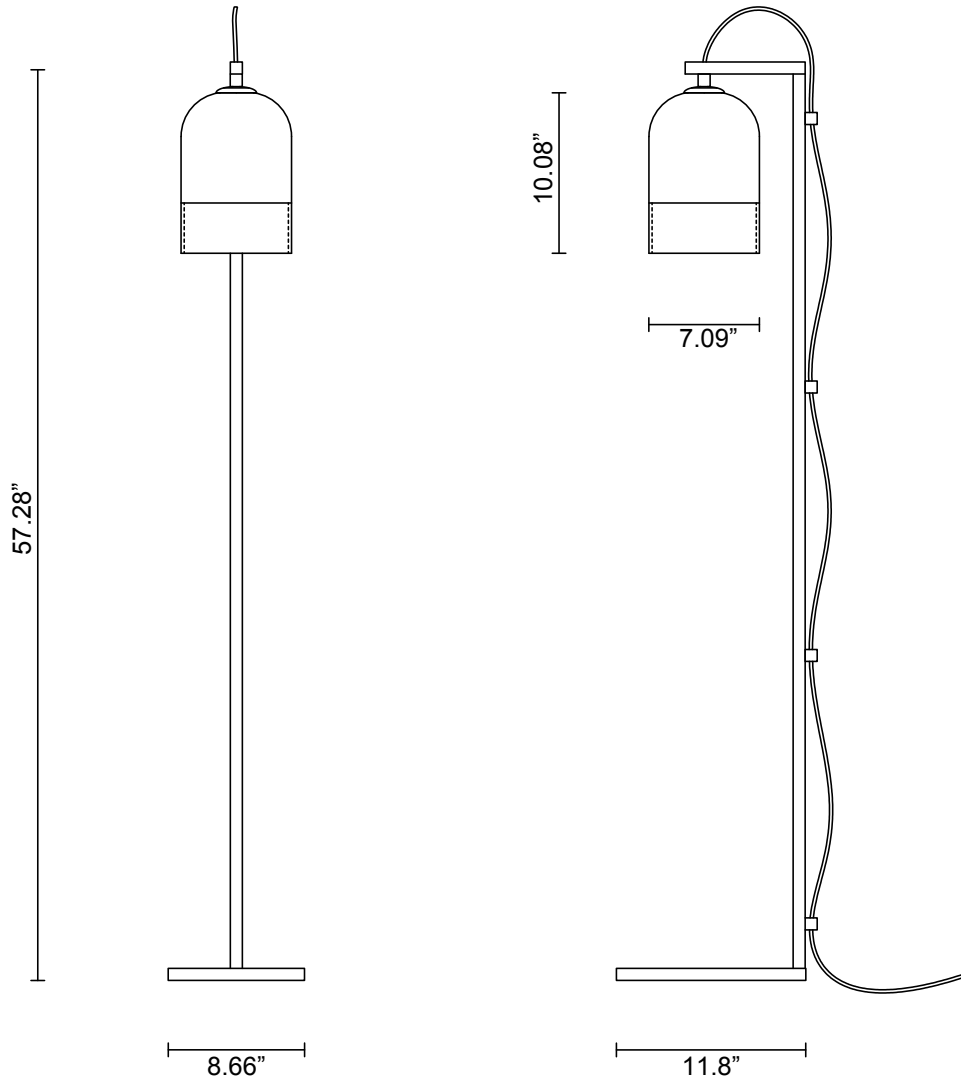

INDI COLLECTION
FLOOR LAMP

ARTICOLOSTUDIOS.COM

23V3

ABOUT INDI

Indi pairs historic craftsmanship and traditional handicrafts through the tactility of textured weaving, creating a contemporary modernism.

LEAD TIME

8 - 10 weeks

LIGHT SOURCE

140V E12 4W LED
2700K warm white
350 lumens
Lamp included

WEIGHT

37.5 lb

CERTIFICATION STANDARD

UL

WARRANTY

3 years

FITTING FINISHES

Brass
Black Powder Coat
White Powder Coat
Black Powder Coat

SHADE COLOURS

Clear
Smoke
Grey

WEAVE COLOURS*

Black
Natural
Sand
White
Teal
Olive

*All weave colours available individually or in a 2/3 split combination.

FLEX CORD COLOURS

Black
White
Ivory
Natural Linen
Mid Grey Linen