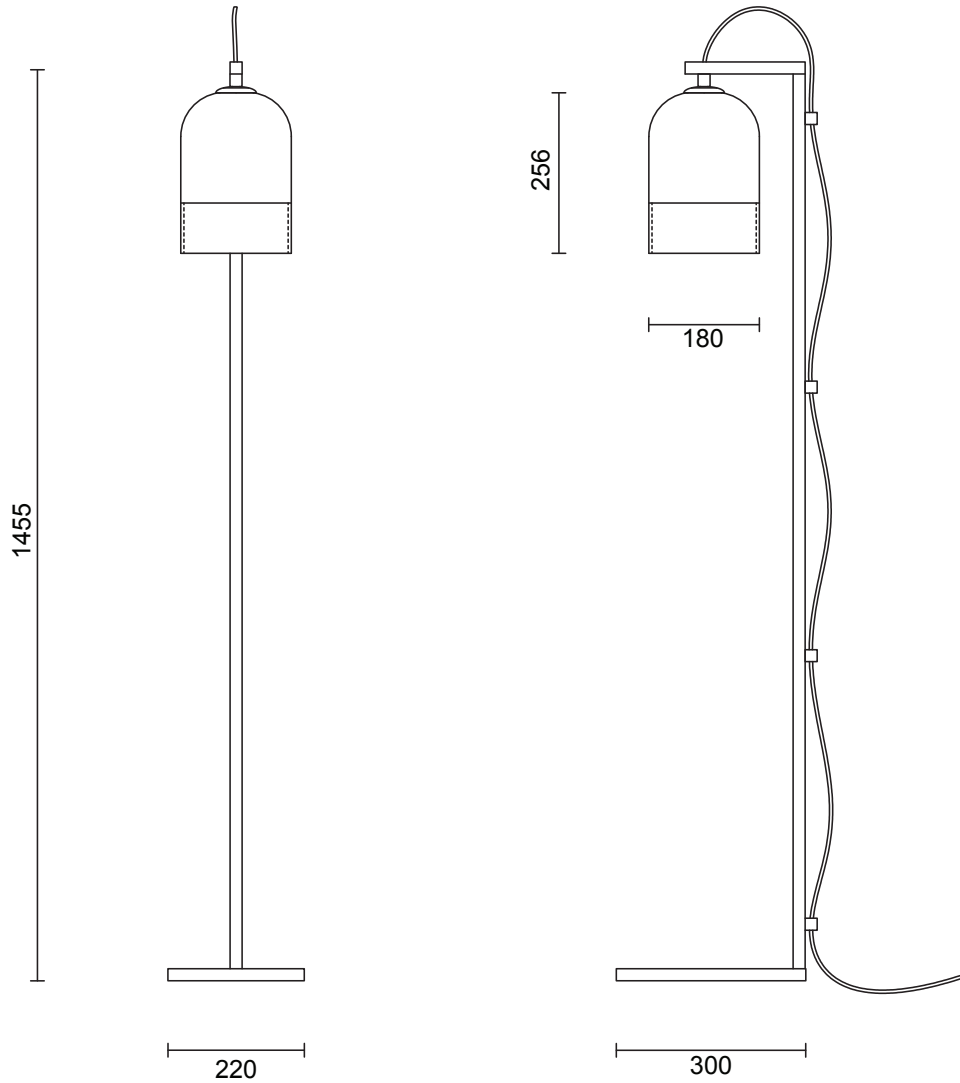

INDI COLLECTION

FLOOR LAMP

ARTICOLOSTUDIOS.COM

24V2

ABOUT INDI

Indi pairs historic craftsmanship and traditional handicrafts through the tactility of textured weaving, creating a contemporary modernism.

LEAD TIME

6 - 8 weeks

LIGHT SOURCE

240V E14 Fancy Round 4W LED

2700K warm white

400 lumens

Lamp included

WEIGHT

17kg

CERTIFICATION

CE/AU

WARRANTY

3 years

FITTING FINISHES

Brass

White Powder Coat

Black Powder Coat

SHADE COLOURS

Clear

Smoke

Grey

WEAVE COLOURS*

Black

Natural

Sand

White

Teal

*All weave colours available individually or in a 2/3 split combination.

FLEX CORD COLOURS

Black

White

Natural Linen

Mid Grey Linen

Black and White