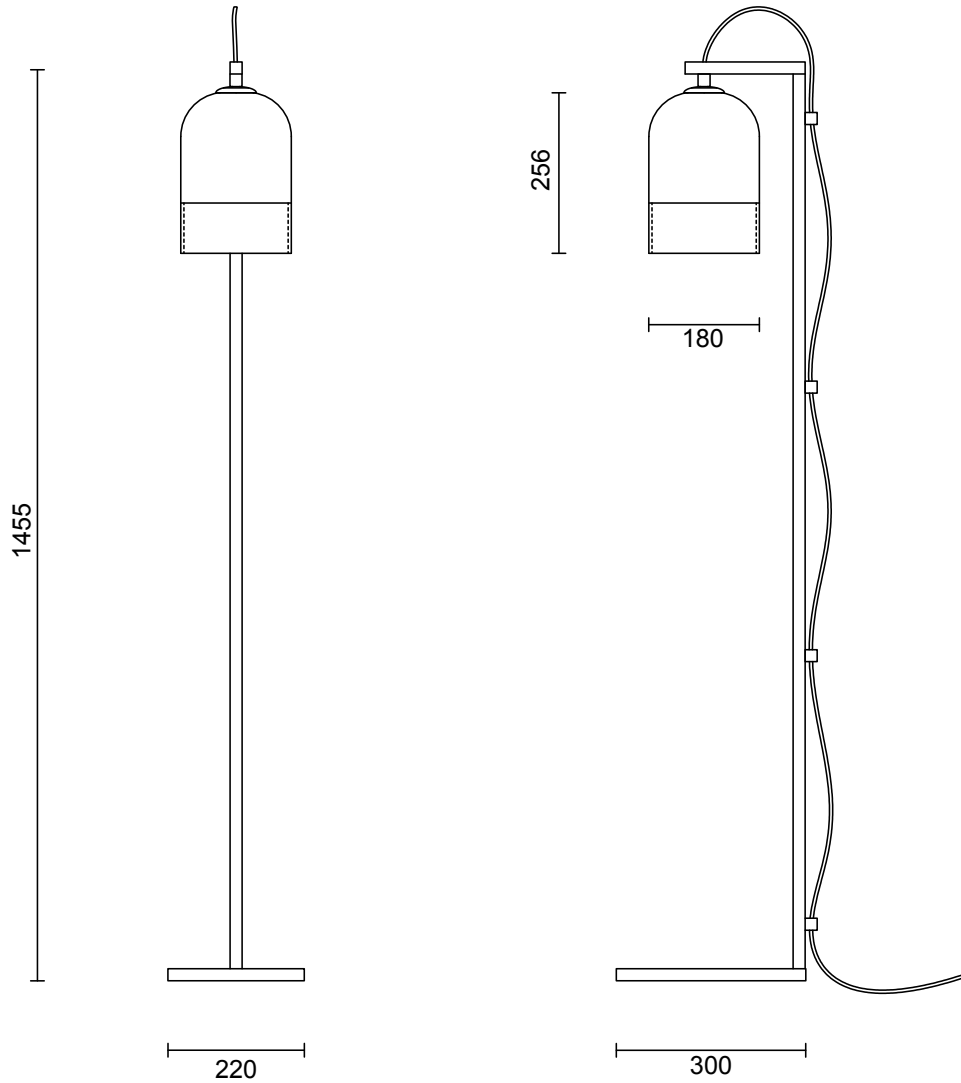

INDI COLLECTION

FLOOR LAMP

ARTICOLOSTUDIOS.COM

24V1

ABOUT INDI

Indi pairs historic craftsmanship and traditional handicrafts through the tactility of textured weaving, creating a contemporary modernism.

LEAD TIME

6 - 8 weeks

LIGHT SOURCE

240V E14 Fancy Round 4W LED

2700K warm white

400 lumens

Lamp included

WEIGHT

17kg

CERTIFICATION

CE/AU

WARRANTY

3 years

FITTING FINISHES

Brass

White Powder Coat

Black Powder Coat

SHADE COLOURS

Clear

Smoke

Grey

WEAVE COLOURS*

Black

Natural

Sand

White

Teal

Olive

*All weave colours available individually or in a 2/3 split combination.

FLEX CORD COLOURS

Black

White

Natural Linen

Mid Grey Linen

Black and White