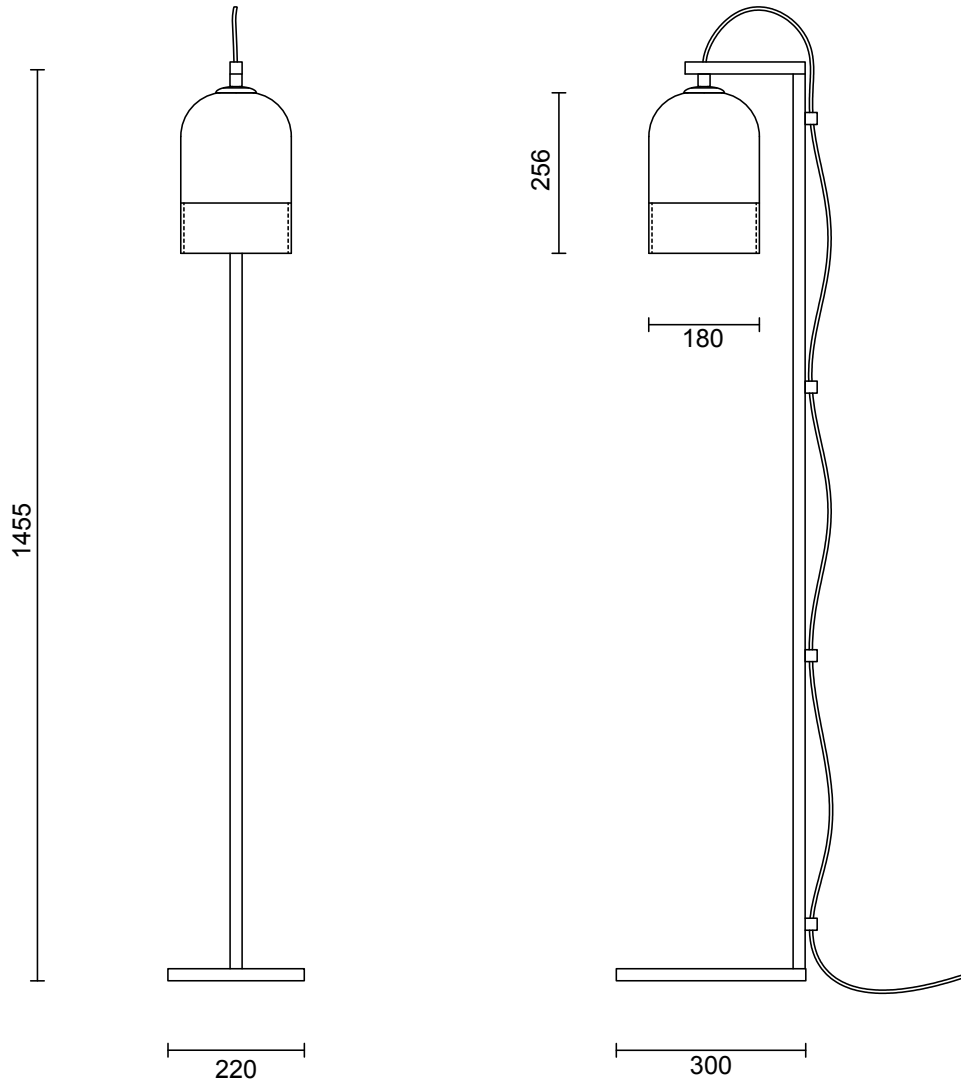

INDI COLLECTION
FLOOR LAMP

ARTICOLOSTUDIOS.COM

23V2

ABOUT INDI

Indi pairs historic craftsmanship and traditional handicrafts through the tactility of textured weaving, creating a contemporary modernism.

LEAD TIME

6 - 8 weeks

LIGHT SOURCE

240V E14 Fancy Round 4W LED
2700K warm white
400 lumens
Lamp included

WEIGHT

17kg

CERTIFICATION

CE/AU

WARRANTY

3 years

FITTING FINISHES

Brass
Black Ace Powder Coat
White Powder Coat
Black Powder Coat

SHADE COLOURS

Clear
Smoke
Grey

WEAVE COLOURS*

Black
Natural
Sand
White
Teal
Olive

*All weave colours available individually or in a 2/3 split combination.

FLEX CORD COLOURS

Black
White
Natural Linen
Mid Grey Linen
Black and White