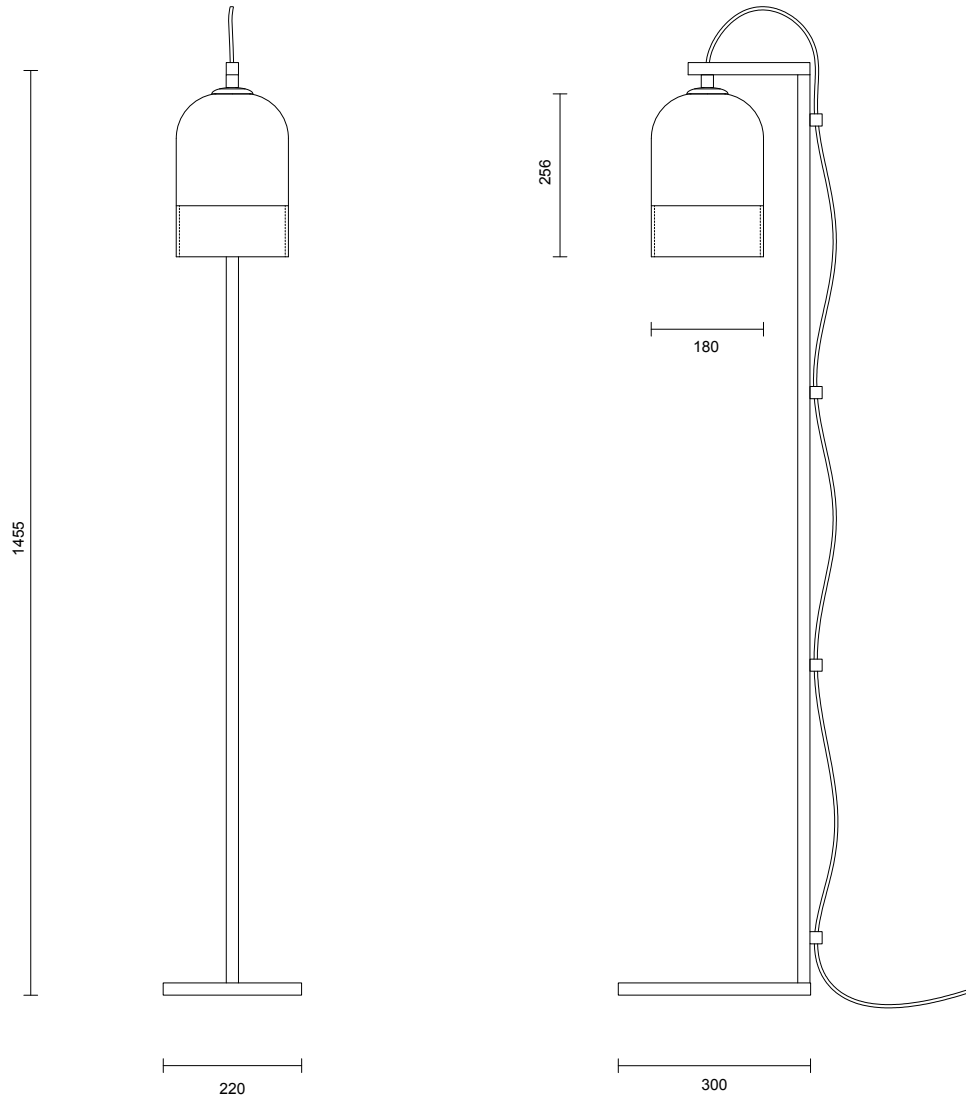

INDI COLLECTION
FLOOR LAMP

INDI COLLECTION

FLOOR LAMP

ARTICOLOSTUDIOS.COM

23V1

ABOUT INDI

Indi pairs historic craftsmanship and traditional handicrafts through the tactility of textured weaving, creating a contemporary modernism.

LEAD TIME

6 - 8 weeks

LIGHT SOURCE

240V E14 Fancy Round 4W LED
2700K warm white
400 lumens
Lamp included

WEIGHT

17kg

CERTIFICATION

CE/AU

*All weave colours available individually or in a 2/3 split combination.

FLEX CORD COLOURS

Black
White
Natural Linen
Mid Grey Linen
Black and White