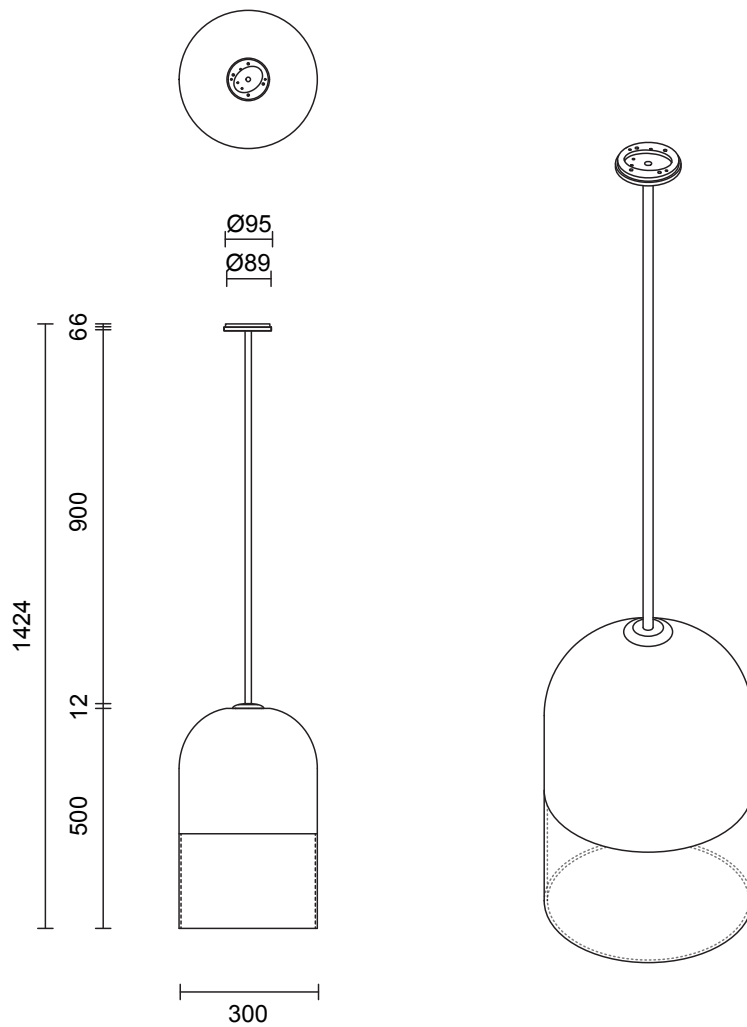

INDI COLLECTION
EXTRA LARGE PENDANT

ARTICOLOSTUDIOS.COM

24V2

ABOUT INDI

Indi pairs historic craftsmanship and traditional handicrafts through the tactility of textured weaving, creating a contemporary modernism.

LEAD TIME

6 - 8 weeks

LIGHT SOURCE

240V E27 95mm 8W LED
2700k warm white
700 lumens
Dimmable
Lamp included

ROD LENGTH

Rod lengths range between
400mm - 1600mm, in increments
of 100mm.

WEIGHT

9kg

CERTIFICATION

CE/AU

WARRANTY

3 years

FITTING FINISHES

Brass
Bronze*
Satin Nickel
Black Electroplate
White Powder Coat
Black Powder Coat

* As Bronze is a hand applied finish
the depth of colour will vary

SHADE COLOURS

Clear

WEAVE COLOURS

Black
Natural
Sand
White
Teal
Olive

*All weave colours available individually
or in a 2/3 split combination.