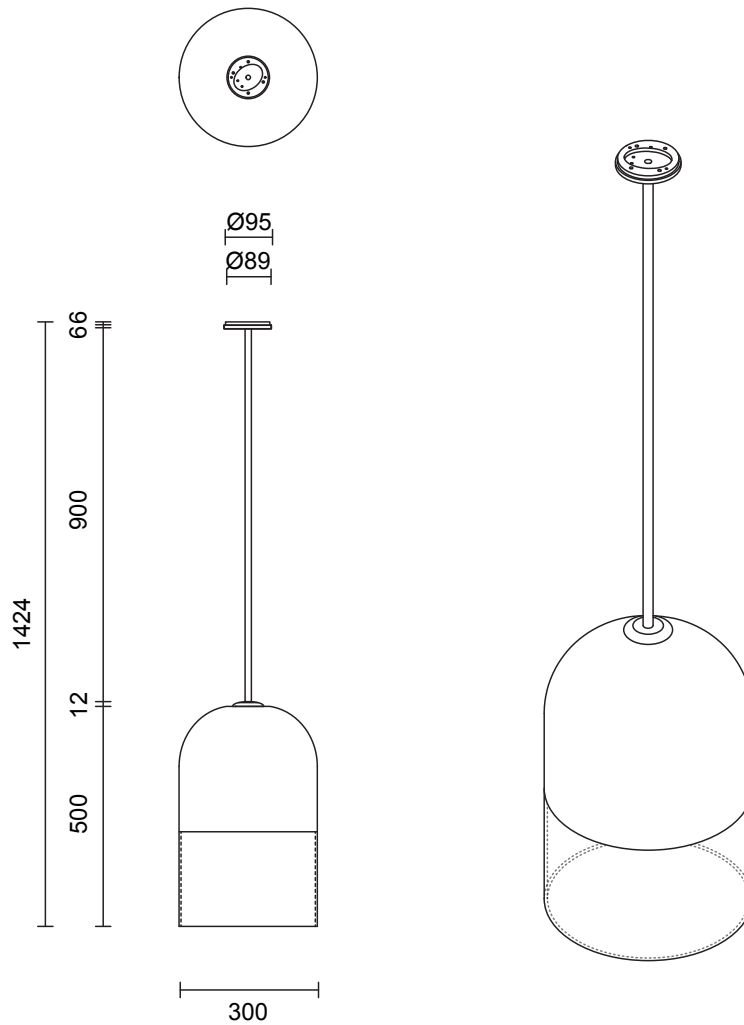

INDI COLLECTION

EXTRA LARGE PENDANT

ARTICOLOSTUDIOS.COM

24V1

ABOUT INDI

Indi pairs historic craftsmanship and traditional handicrafts through the tactility of textured weaving, creating a contemporary modernism.

LEAD TIME

6 - 8 weeks

LIGHT SOURCE

240V E27 95mm 8W LED
2700k warm white
700 lumens
Dimmable
Lamp included

ROD LENGTH

Rod lengths range between
400mm - 1600mm, in increments
of 100mm.

WEIGHT

9kg

CERTIFICATION

CE/AU

WARRANTY

3 years

FITTING FINISHES

Brass
Bronze*
Satin Nickel
Black Electroplate
White Powder Coat
Black Powder Coat

* As Bronze is a hand applied finish
the depth of colour will vary

SHADE COLOURS

Clear
Smoke

WEAVE COLOURS

Black
Natural
Sand
White
Teal
Olive