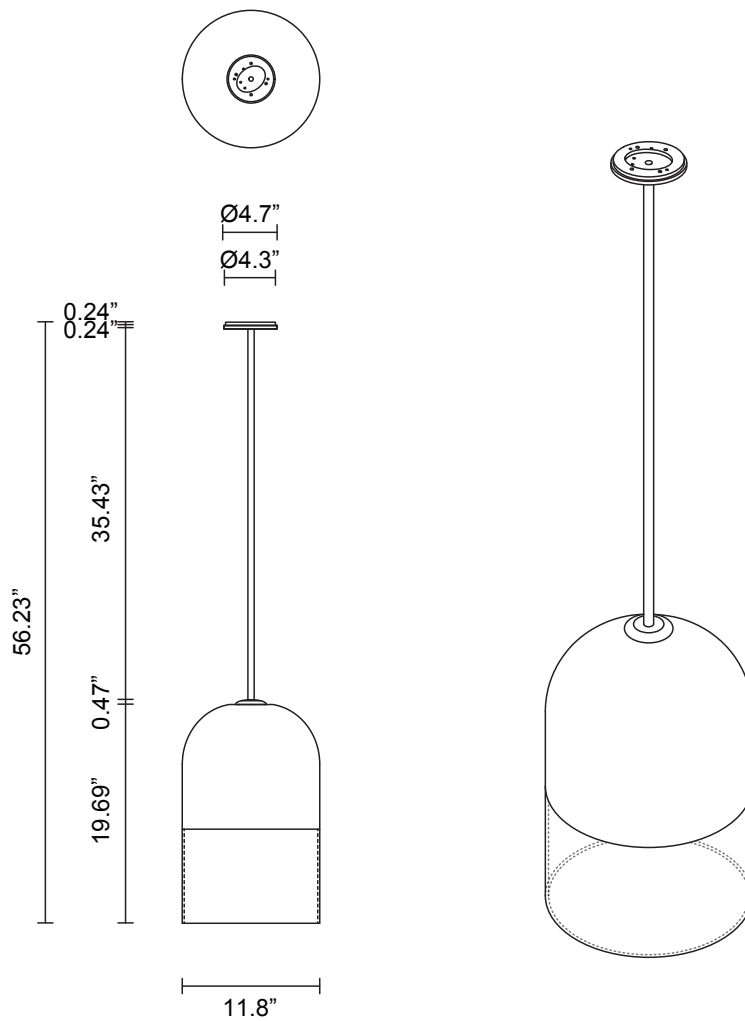

INDI COLLECTION
EXTRA LARGE PENDANT

ARTICOLOSTUDIOS.COM

24/4

ABOUT INDI

Indi pairs historic craftsmanship and traditional handicrafts through the tactility of textured weaving, creating a contemporary modernism.

LEAD TIME

8 - 10 weeks

LIGHT SOURCE

120V E26 9W LED
2700k warm white
800 lumens
Dimmable
Lamp included

INSTALLATION

Supplied with mounting plate to fit
4.0 square Jbox

ROD LENGTH

Rod lengths range between 15.75"
(400mm) - 63" (1600mm), in
increments of 3.94" (100mm).

WEIGHT

17.6 lb

CERTIFICATION STANDARD

UL

WARRANTY

3 years

FITTING FINISHES

Brass
Bronze*
Satin Nickel
Black Electroplate
White Powder Coat
Black Powder Coat

*As Bronze is a hand applied finish,
the depth of colour will vary

SHADE COLOURS

Clear
Grey

WEAVE COLOURS

Black
Natural
Sand
White
Teal

*All weave colours available individually
or in a 2/3 split combination.